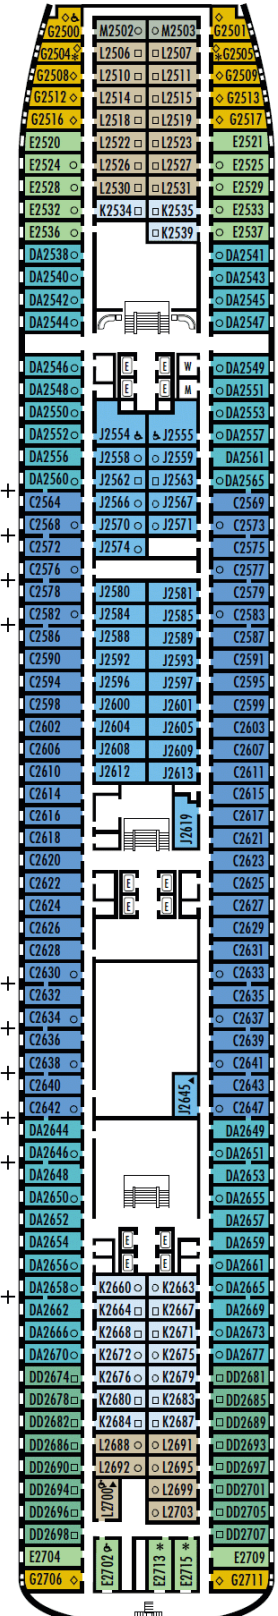

Dolphin Main Lower Promenade Promenade Upper Promenade

Verandah

Navigation

Lido

Sports

Sky