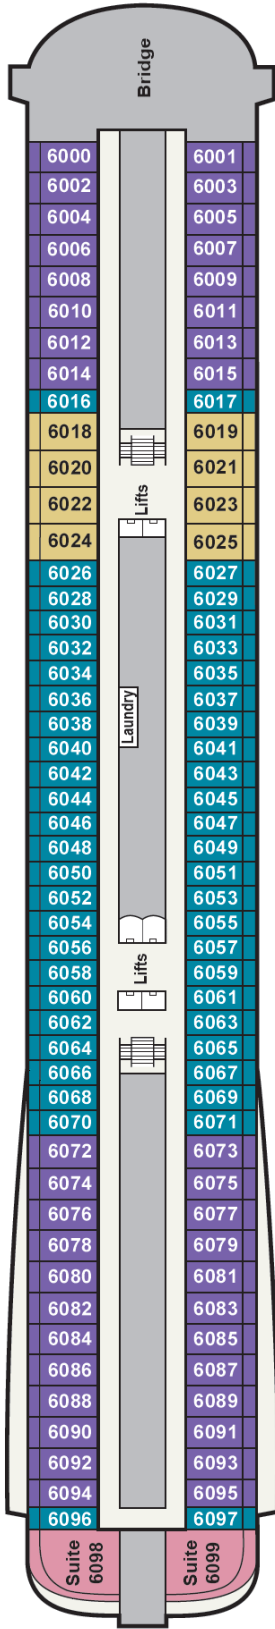

Deck E

Deck 1

Deck 2

Deck 3

Deck 4

360° Promenade 4 laps=1 mile

Deck 5

Deck 6

Deck 7

Deck 8

Deck 9