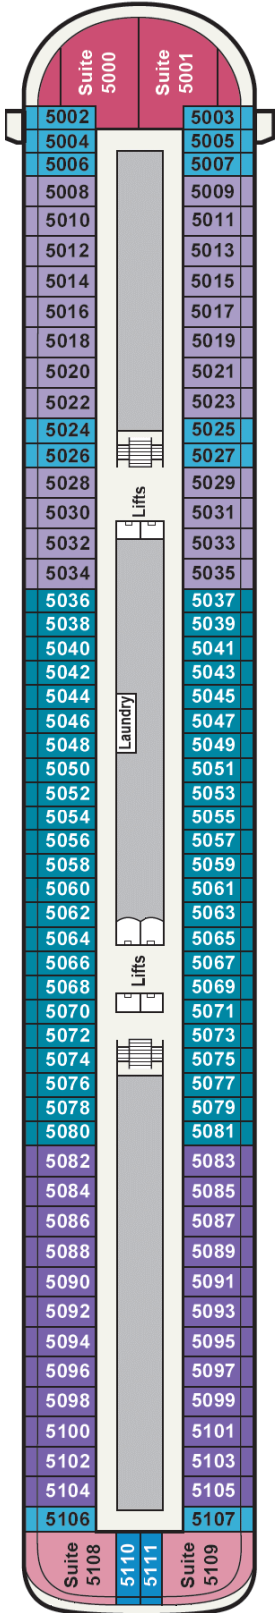

Deck E

Deck 1

Deck 2

Deck 3

Deck 4

360° Promenade 4 laps=1 mile

Deck 5

Deck 6

Deck 7

Deck 8

Deck 9