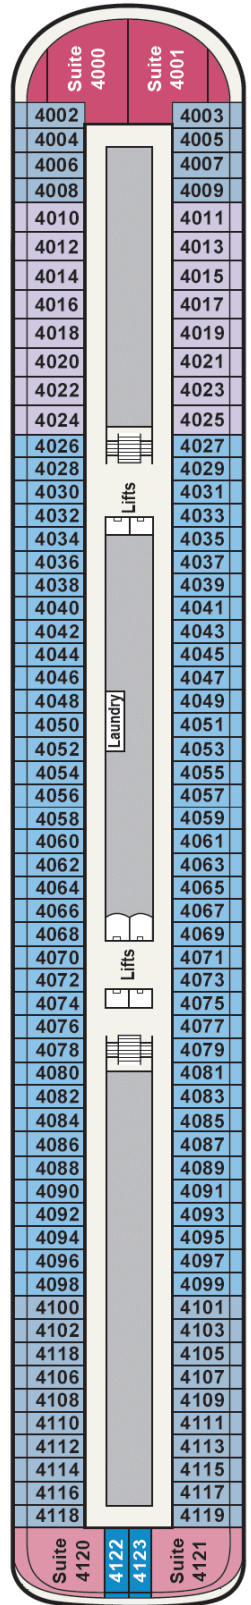

Deck E

Deck 1

Deck 2

Deck 3

Deck 4

360° Promenade 4 laps=1 mile

Deck 5

Deck 6

Deck 7

Deck 8

Deck 9