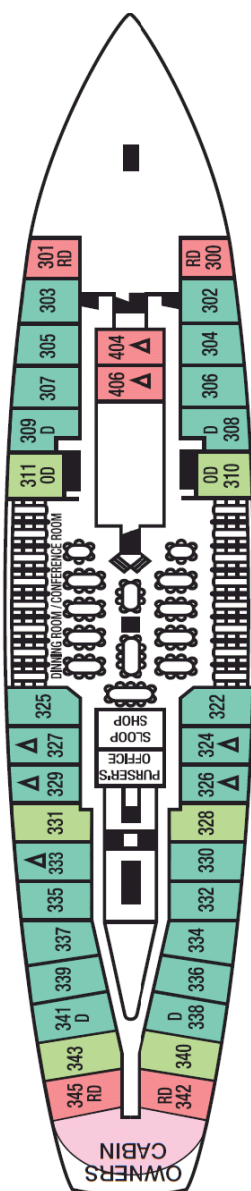

Commodore

Clipper

Main

Sun