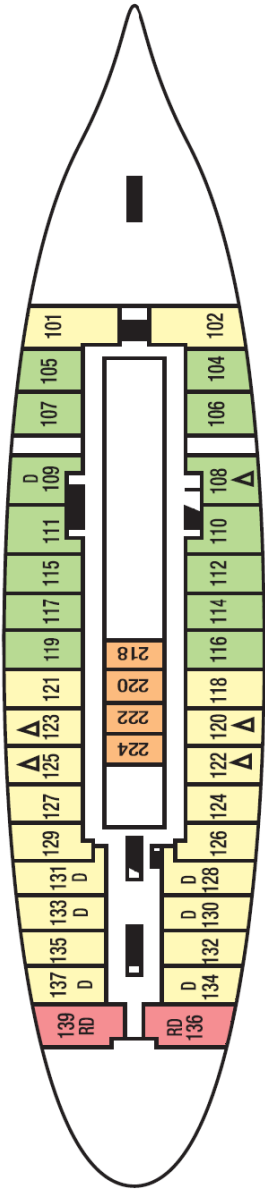

Commodore

Clipper

Main

Sun