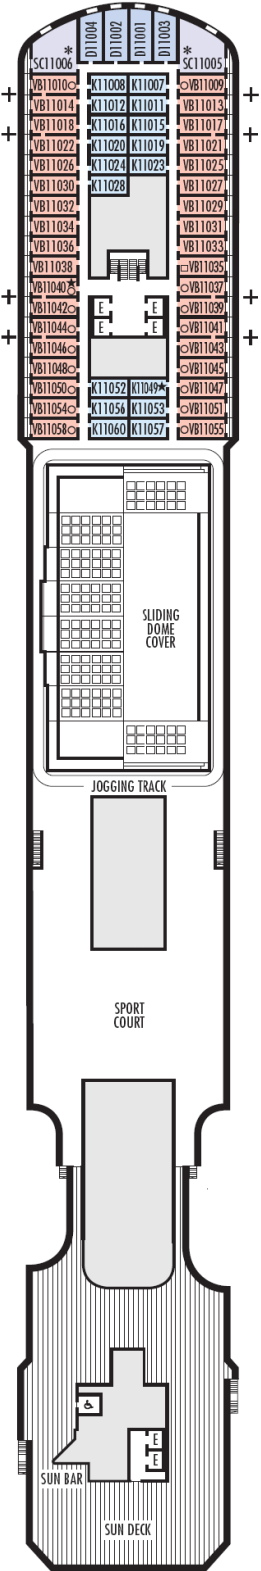

Main

Plaza

Promenade

Beethoven

Gershwin

Mozart

Schubert

Navigation

Lido

Panorama

Sun

Observation

Sky