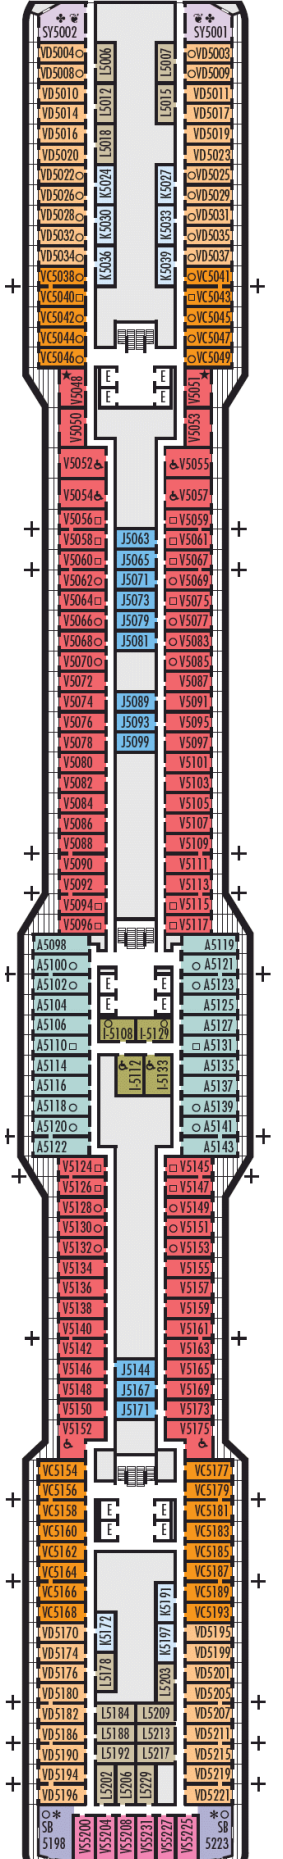

Main

Plaza

Promenade

Beethoven

Gershwin

Mozart

Schubert

Navigation

Lido

Panorama

Sun

Observation

Sky