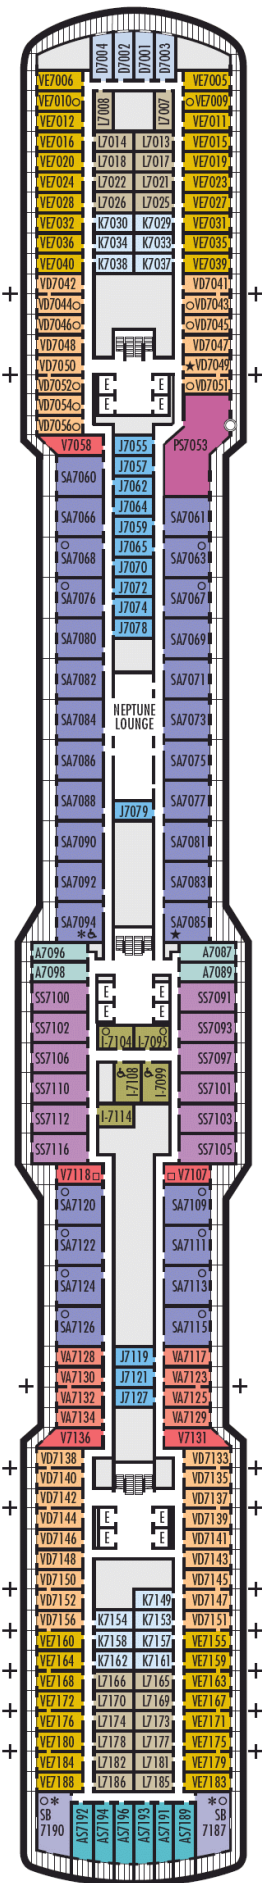

Main

Plaza

Promenade

Beethoven

Gershwin

Mozart

Schubert

Navigation

Lido

Panorama

Sun

Observation

Sky