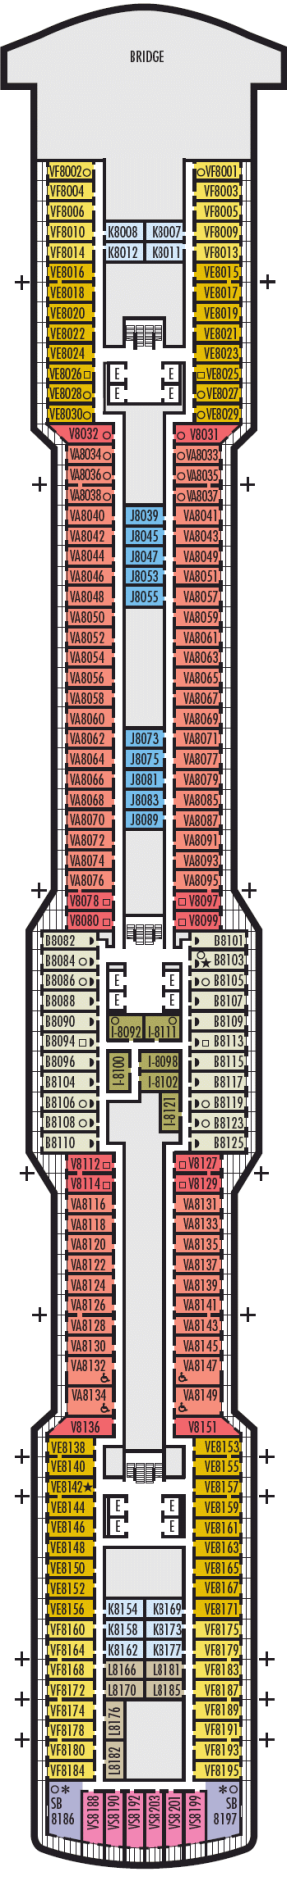

Main

Plaza

Promenade

Beethoven

Gershwin

Mozart

Schubert

Navigation

Lido

Panorama

Sun

Observation

Sky