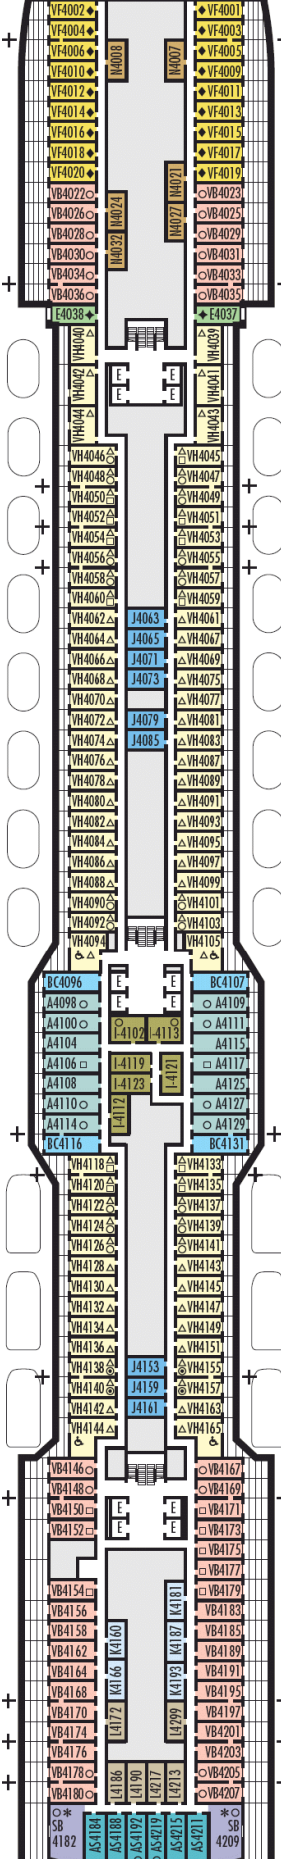

Main

Plaza

Promenade

Beethoven

Gershwin

Mozart

Schubert

Navigation

Lido

Panorama

Sun

Observation

Sky