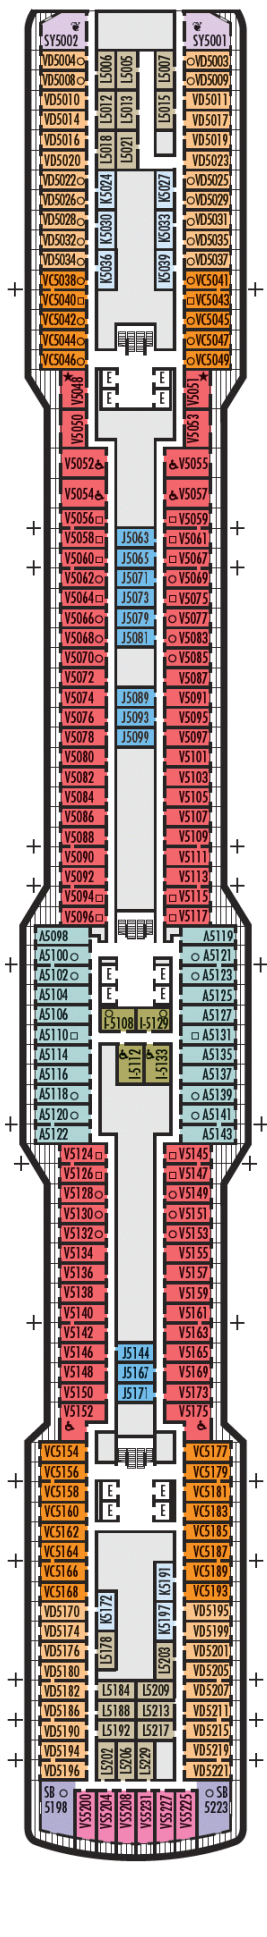

Main

Plaza

Promenade

Beethoven

Gershwin

Mozart

Schubert

Navigation

Lido

Panorama

Sun

Observation

Sky