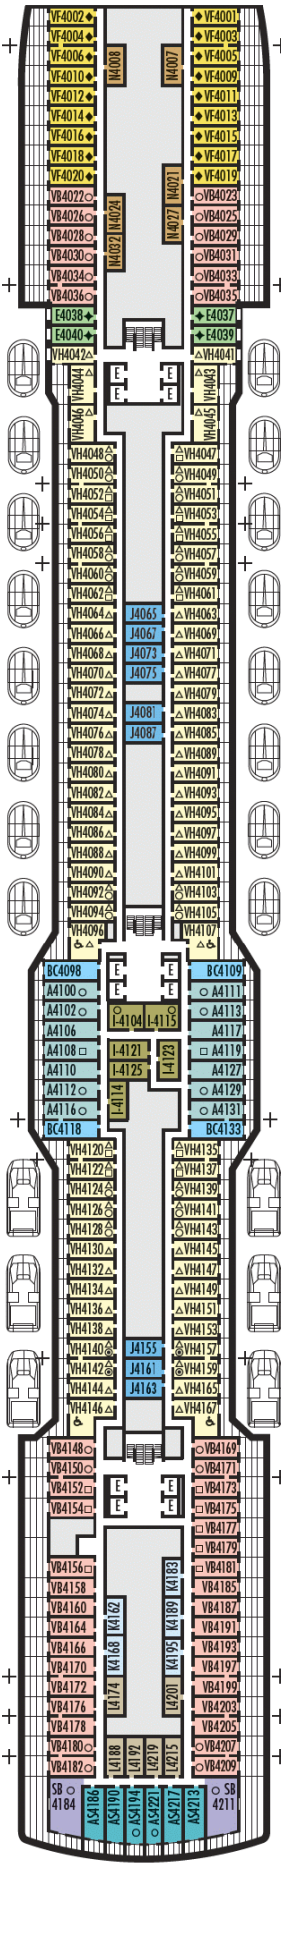

Main

Plaza

Promenade

Beethoven

Gershwin

Mozart

Schubert

Navigation

Lido

Panorama

Sun

Observation

Sky