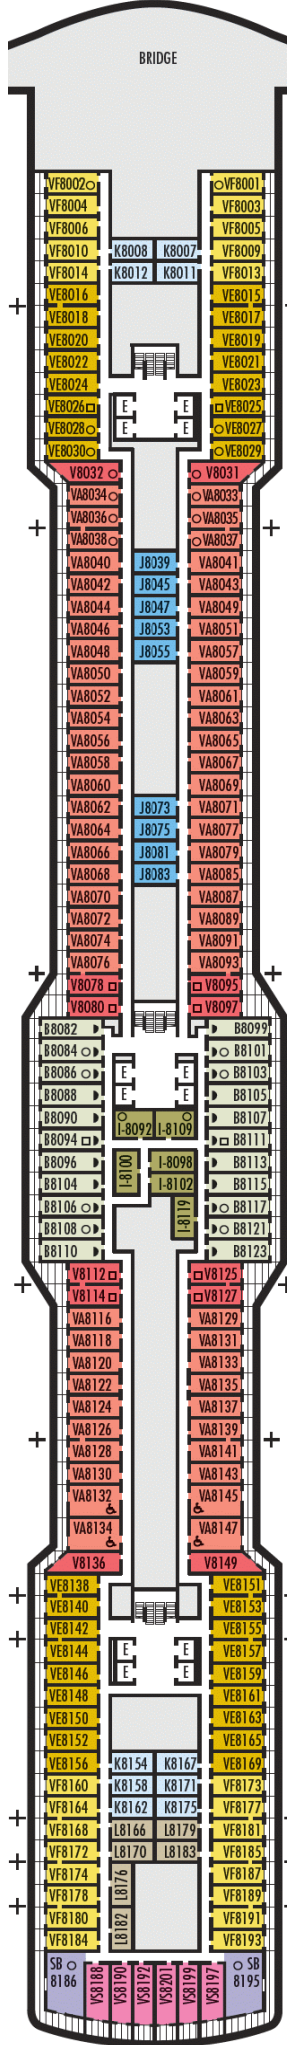

Main

Plaza

Promenade

Beethoven

Gershwin

Mozart

Schubert

Navigation

Lido

Panorama

Sun

Observation

Sky