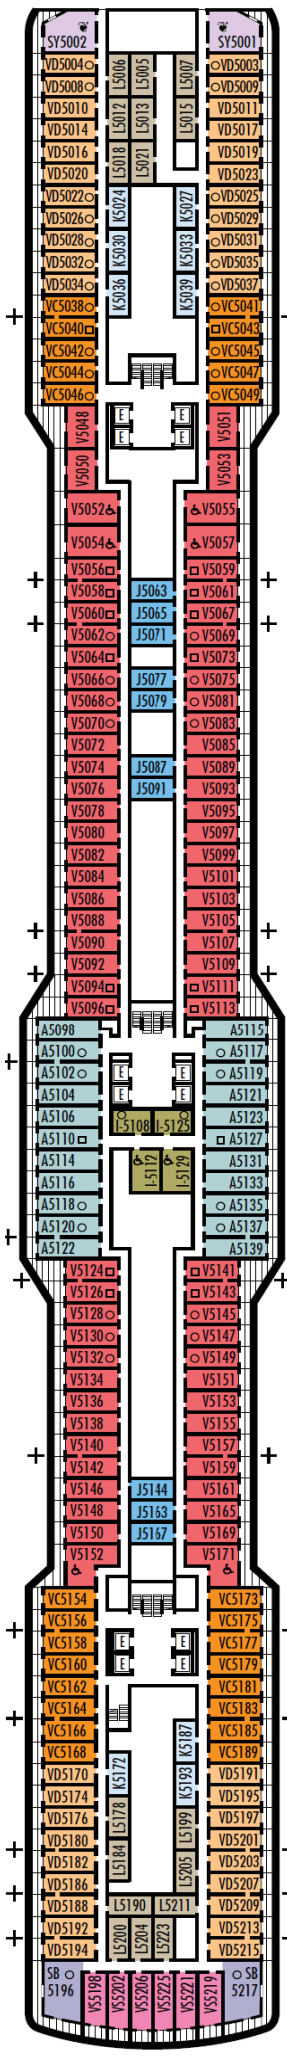

Main

Plaza

Promenade

Beethoven

Gershwin

Mozart

Schubert

Navigation

Lido

Panorama

Sun

Observation

Sky