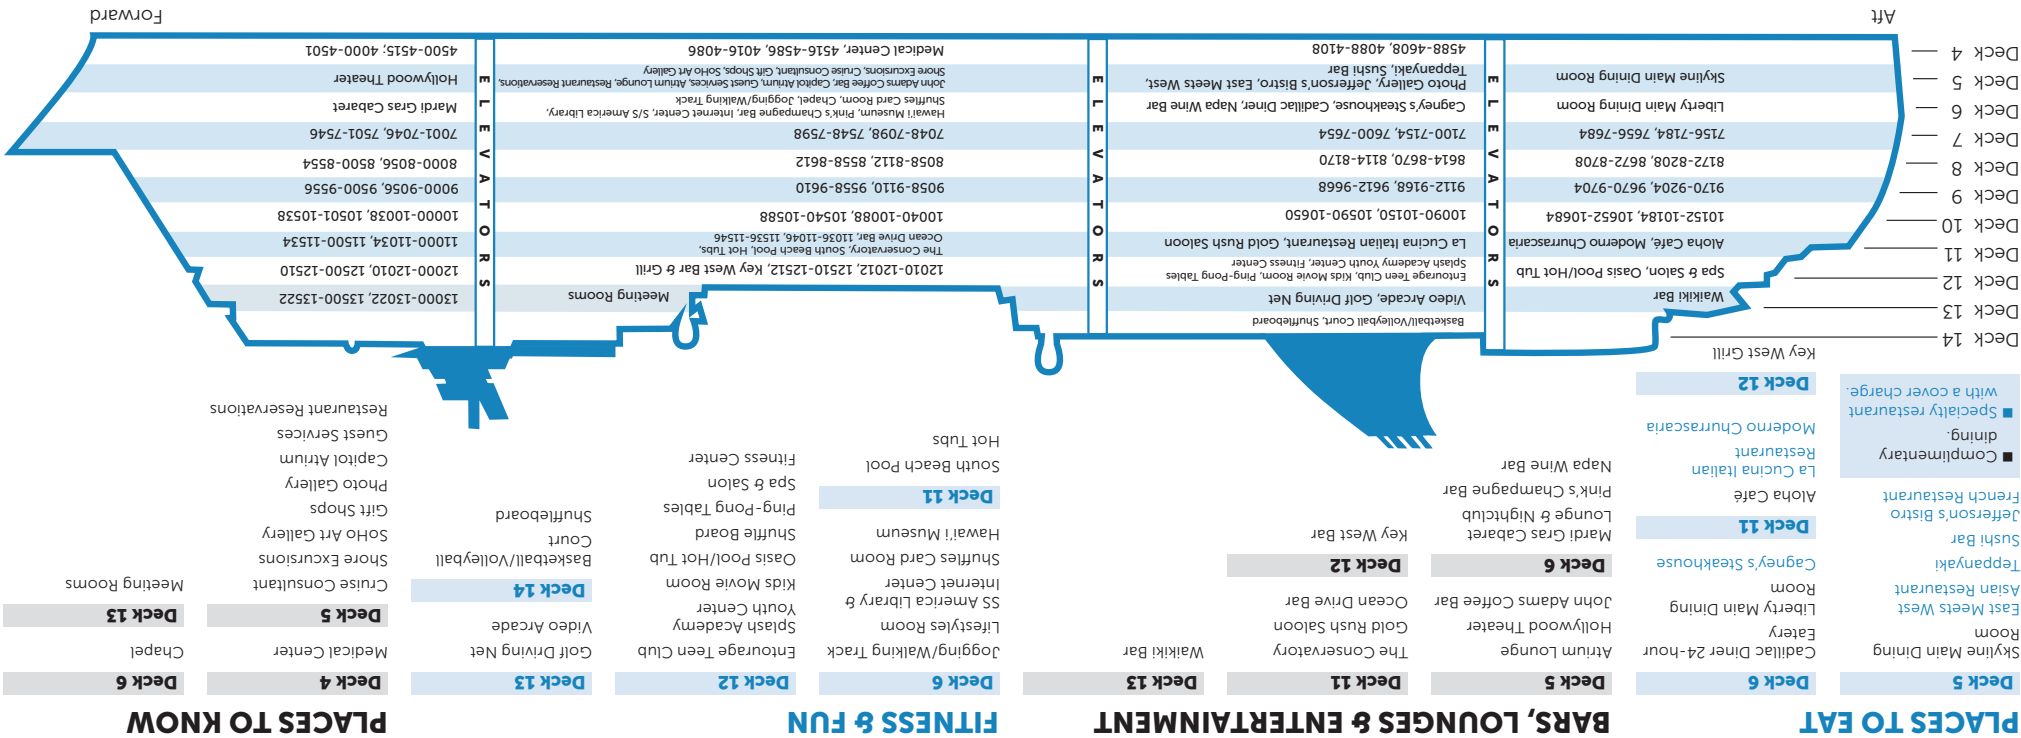

NORWEGIAN
CRUISE LINE®