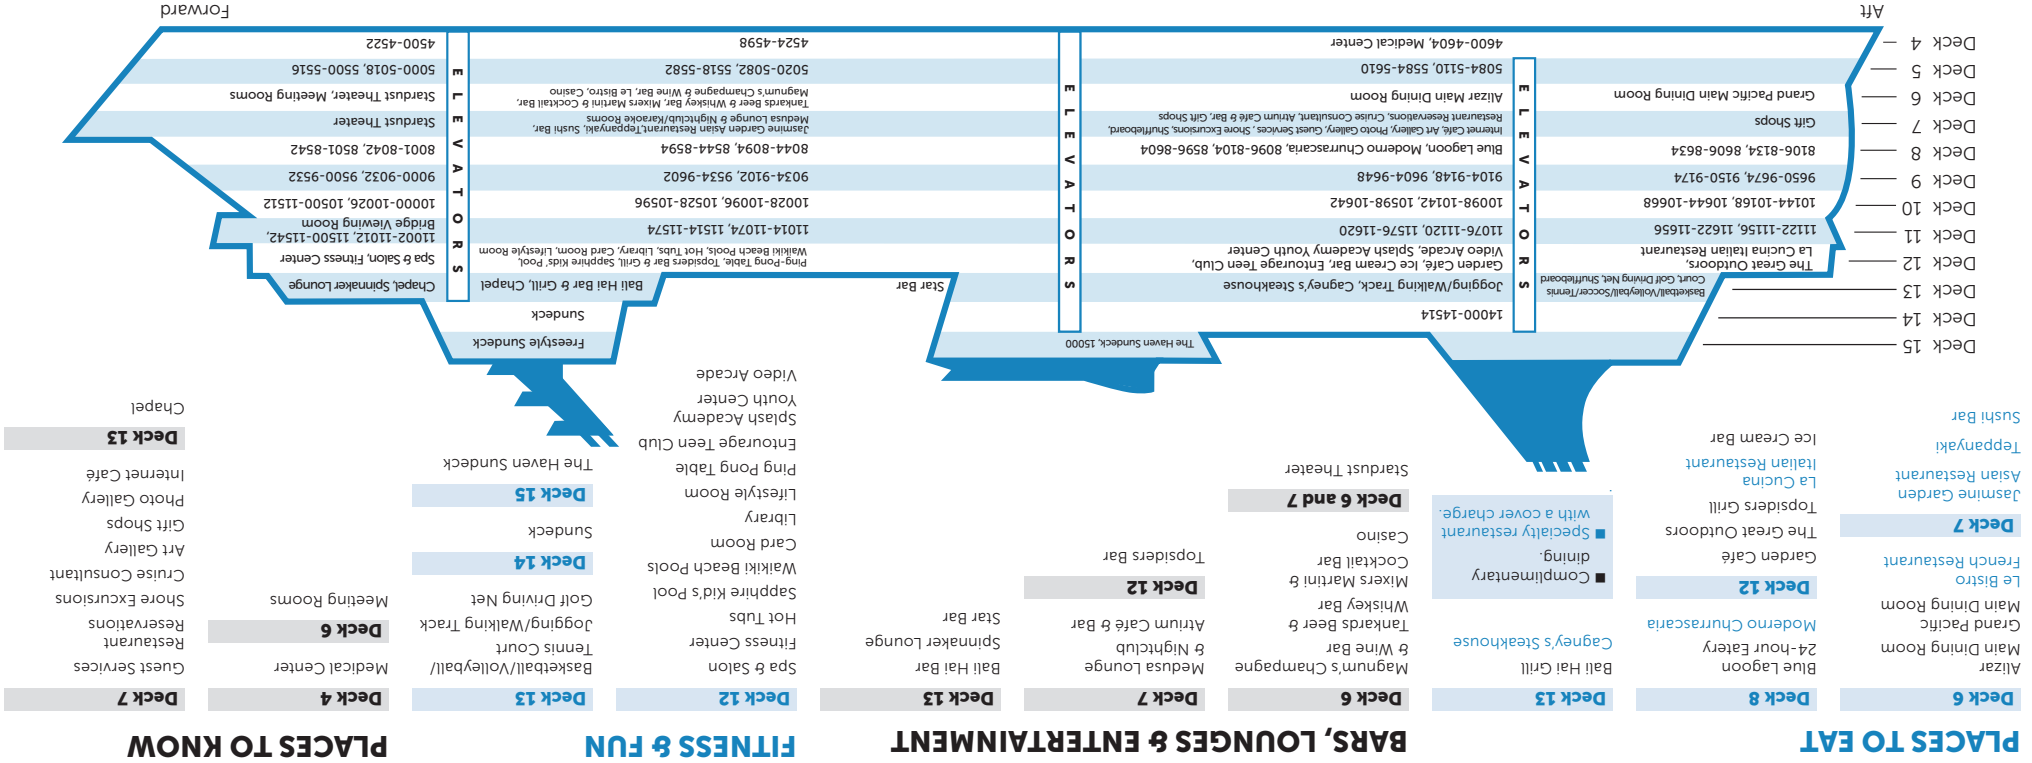

## HIGHLIGHTS

16 Dining Options, 13 Bars & Lounges,  
Spa & Salon, Fitness Center, Sports Court,  
2 Swimming Pools, 4 Hot Tubs, Casino,  
Internet Café, Entourage Teen Club,  
Splash Academy Youth Center

## SHIP FACTS

Gross Tonnage.....93,558  
Overall Length.....965 feet  
Beam.....105 feet  
Draft.....28 feet  
Engines..... Diesel Electric  
Cruise Speed.....25 knots  
Guests.....2,402 (double occupancy)  
Crew.....1,075

**CRUISE  
LIKE A  
NORWEGIAN**

ncl.com • 1.800.327.7030

©2012 NCL CORPORATION, LTD.  
SHIPS' REGISTRY: BAHAMAS AND UNITED STATES OF AMERICA 18523 11/12

# NORWEGIAN JADE MINI-GUIDE

**NCL NORWEGIAN**  
CRUISE LINE®

FOLD 1

FOLD 2

FOLD 3