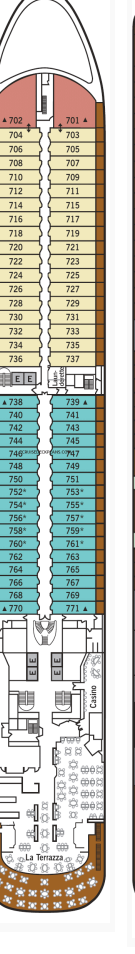

Deck 4

Deck 5

Deck 6

Deck 7

Deck 8

Deck 9

Deck 10

Deck 11

Stateroom Symbols

Owner Suite

O1

Grand Suite

G1

Royal Suite

R1

Silver Suite

SL

Veranda Suite

SV DX CV

Panorama Suite

PA

Vista Suite

VI

Symbols:

🛏️ Fixed Queen Bed 🧑‍👤 Three guest capacity ♿ Wheelchair accessible