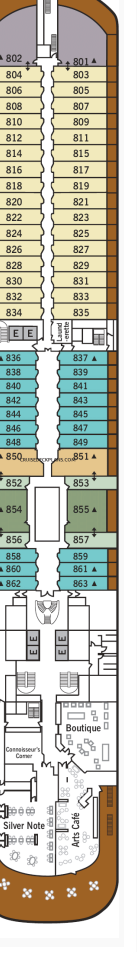

Deck 4

Deck 5

Deck 6

Deck 7

Deck 8

Deck 9

Deck 10

Deck 11

Stateroom Symbols

Owner Suite

O1

Grand Suite

G1

Royal Suite

R1

Silver Suite

SL

Veranda Suite

SV DX CV

Panorama Suite

PA

Vista Suite

VI

Symbols:

🛏️ Fixed Queen Bed 🧑‍👤 Three guest capacity ♿ Wheelchair accessible