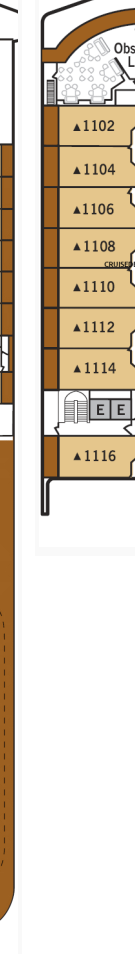

Deck 4

Deck 5

Deck 6

Deck 7

Deck 8

Deck 9

Deck 10

Deck 11

Stateroom Symbols

Owner Suite

O1

Grand Suite

G1

Royal Suite

R1

Silver Suite

SL

Veranda Suite

SV DX CV

Panorama Suite

PA

Vista Suite

VI

Symbols:

🛏️ Fixed Queen Bed 🧑‍👤 Three guest capacity ♿ Wheelchair accessible