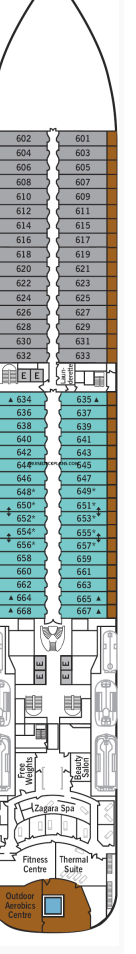

Deck 4

Deck 5

Deck 6

Deck 7

Deck 8

Deck 9

Deck 10

Deck 11

Stateroom Symbols

Owner Suite

O1

Grand Suite

G1

Royal Suite

R1

Silver Suite

SL

Veranda Suite

SV DX CV

Panorama Suite

PA

Vista Suite

VI

Symbols:

🛏️ Fixed Queen Bed 🧑‍👤 Three guest capacity ♿ Wheelchair accessible