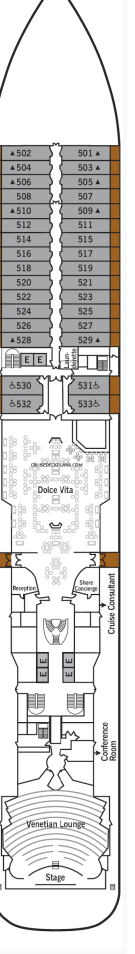

Deck 4

Deck 5

Deck 6

Deck 7

Deck 8

Deck 9

Deck 10

Deck 11

Stateroom Symbols

Owner Suite

O1

Grand Suite

G1

Royal Suite

R1

Silver Suite

SL

Veranda Suite

SV DX CV

Panorama Suite

PA

Vista Suite

VI

Symbols:

🛏️ Fixed Queen Bed 🧑‍👤 Three guest capacity ♿ Wheelchair accessible