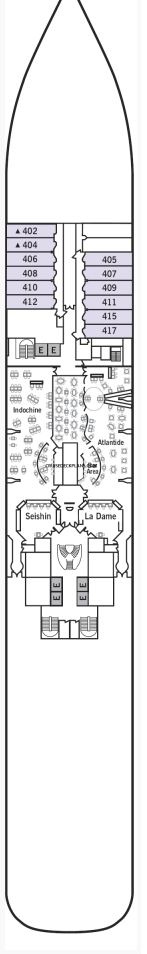

Deck 4

Deck 5

Deck 6

Deck 7

Deck 8

Deck 9

Deck 10

Deck 11

Stateroom Symbols

Owner Suite

O1

Grand Suite

G1

Royal Suite

R1

Silver Suite

SL

Veranda Suite

SV DX CV

Panorama Suite

PA

Vista Suite

VI

Symbols:

🛏️ Fixed Queen Bed 🧑‍👤 Three guest capacity ♿ Wheelchair accessible