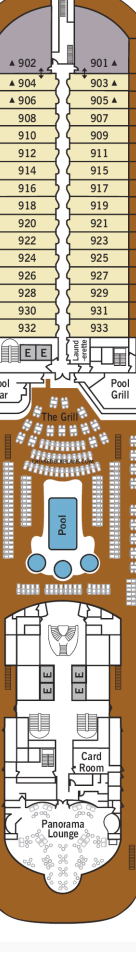

Deck 4

Deck 5

Deck 6

Deck 7

Deck 8

Deck 9

Deck 10

Deck 11

Stateroom Symbols

Owner Suite

O1

Grand Suite

G1

Royal Suite

R1

Silver Suite

SL

Veranda Suite

SV DX CV

Panorama Suite

PA

Vista Suite

VI

Symbols:

🛏️ Fixed Queen Bed 🧑‍👤 Three guest capacity ♿ Wheelchair accessible