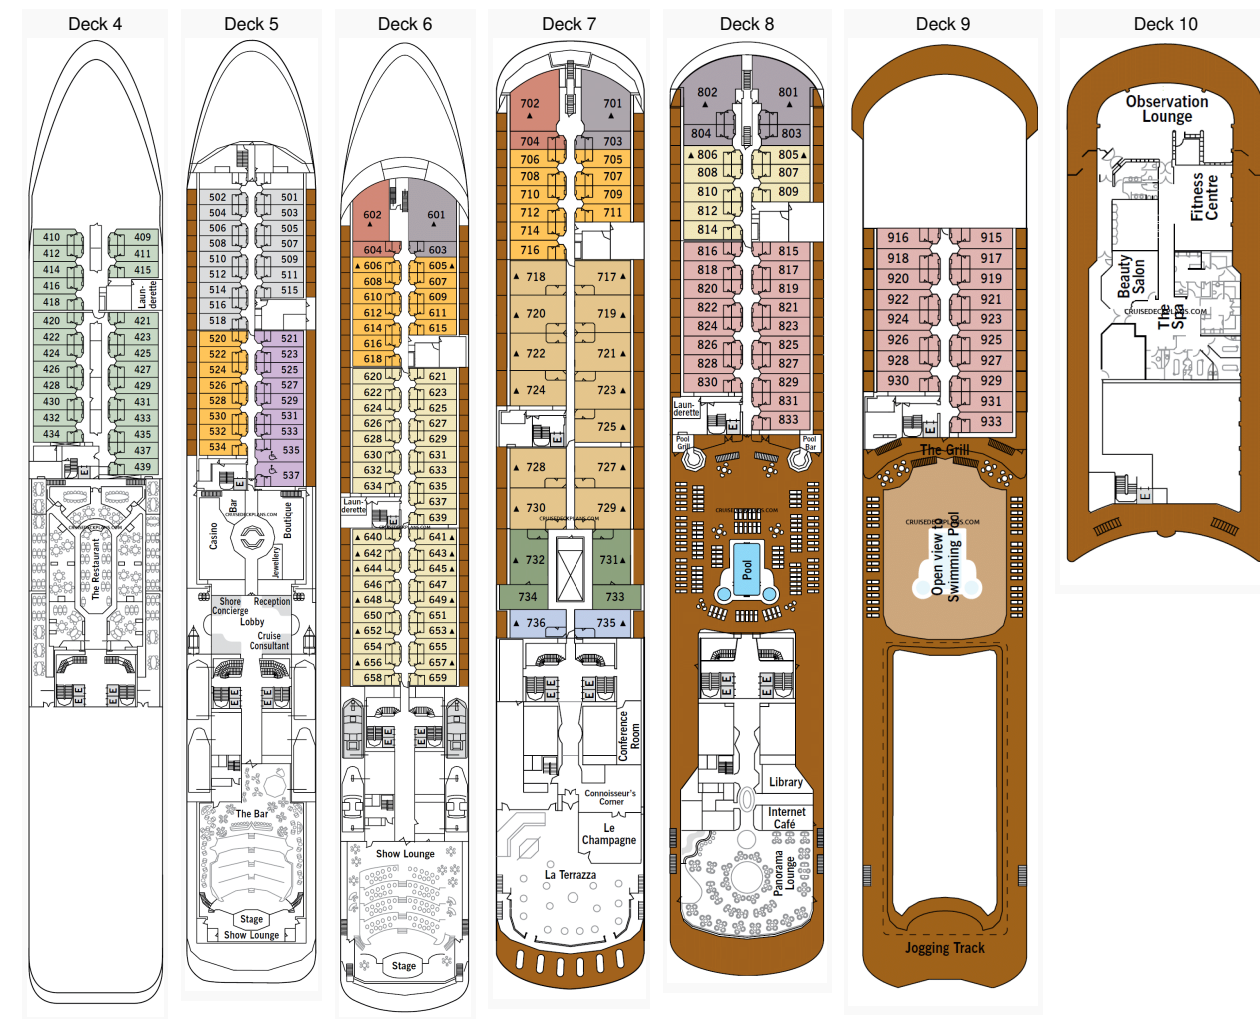

# Cruisdeckplans.com Silver Shadow Deck Plans

## Stateroom Symbols

- Grand Suite
- G1
- Royal Suite
- R1
- Owner Suite
- O1
- Silver Suite
- SL
- Medallion Suite
- ME
- Verandah Suite
- B4 B3 B2 B1
- Vista Suite

Symbols:

🛏️ Fixed Queen Bed   🛏️ Three guest capacity   ♿ Wheelchair accessible