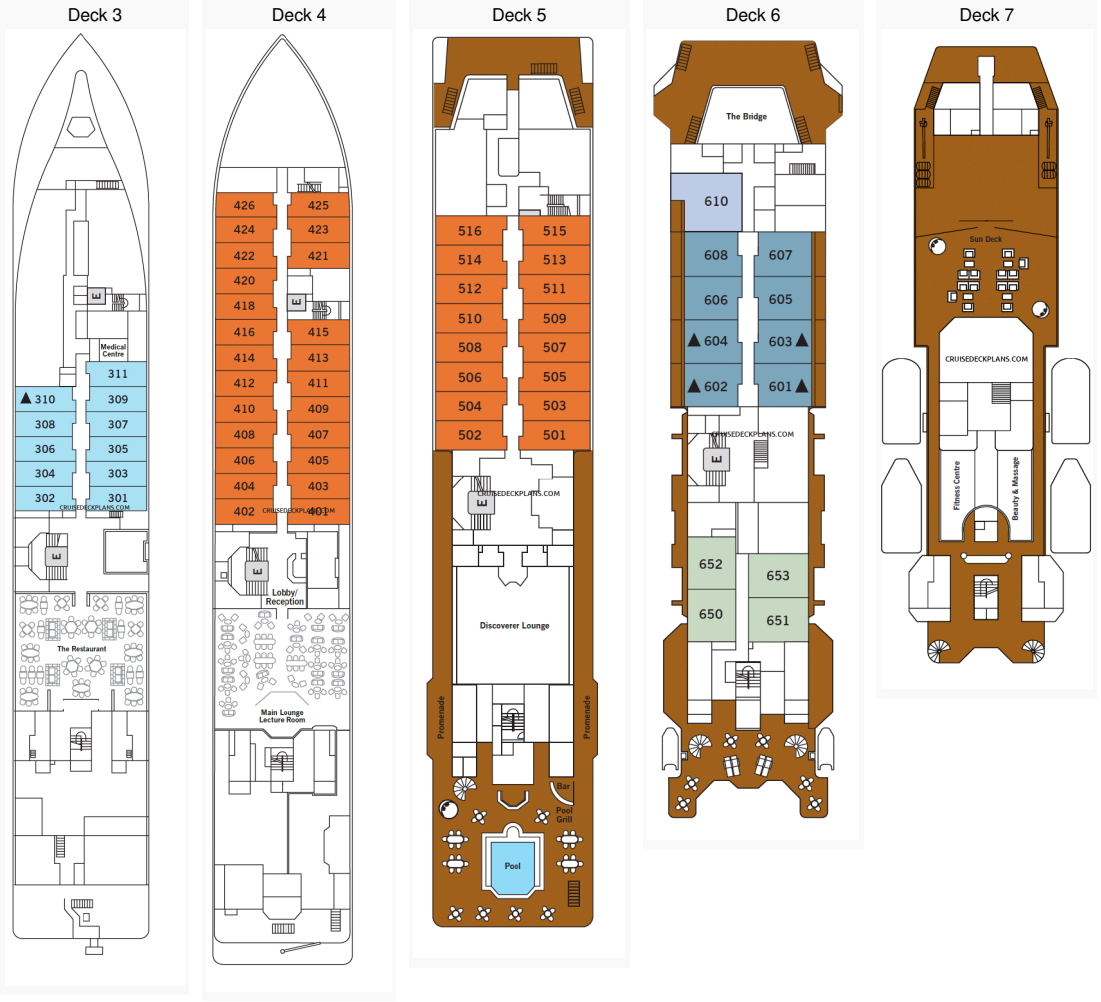

CruiseDeckPlans.com Silver Discoverer Deck Plans

Stateroom Symbols

- Medallion Suite**
- ME**
- Veranda Suite**
- VE**
- Vista Suite**
- VI**
- View Suite**
- VS**
- Explorer Suite**
- EX**

Symbols: