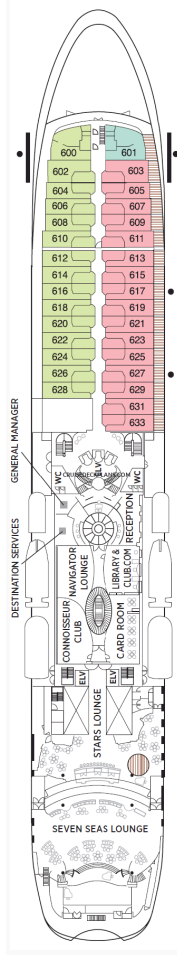

Cruise Deck Plans

Deck 5

Deck 6

Deck 7

Deck 8

Deck 9

Deck 10

Deck 11

Deck 12

Stateroom Symbols

Master Suite

MS

Grand Suite

GS

Navigator Suite

NS

Penthouse Suite

A B C

Deluxe Suite

D E F

Window Suite

G H

Symbols:

—Connecting staterooms * Shower only * Sleeps up to 3 guests ♻️ Wheelchair accessible