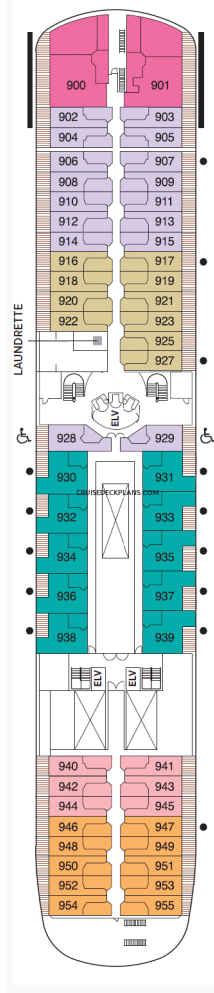

Cruise Deck Plans

Deck 5

Deck 6

Deck 7

Deck 8

Deck 9

Deck 10

Deck 11

Deck 12

Stateroom Symbols

Master Suite

MS

Grand Suite

GS

Navigator Suite

NS

Penthouse Suite

A B C

Deluxe Suite

D E F

Window Suite

G H

Symbols:

—Connecting staterooms * Shower only * Sleeps up to 3 guests ♻️ Wheelchair accessible