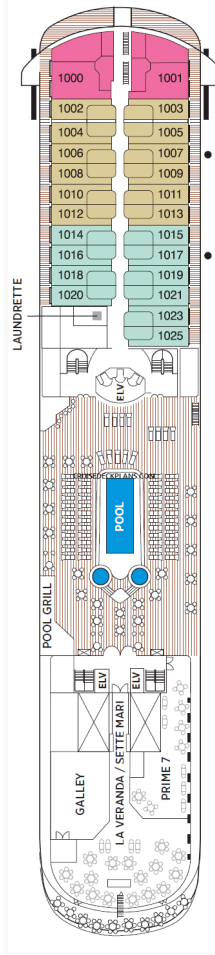

Cruise Deck Plans

Deck 5

Deck 6

Deck 7

Deck 8

Deck 9

Deck 10

Deck 11

Deck 12

Stateroom Symbols

Master Suite

MS

Grand Suite

GS

Navigator Suite

NS

Penthouse Suite

A B C

Deluxe Suite

D E F

Window Suite

G H

Symbols:

—Connecting staterooms * Shower only * Sleeps up to 3 guests ♻️ Wheelchair accessible