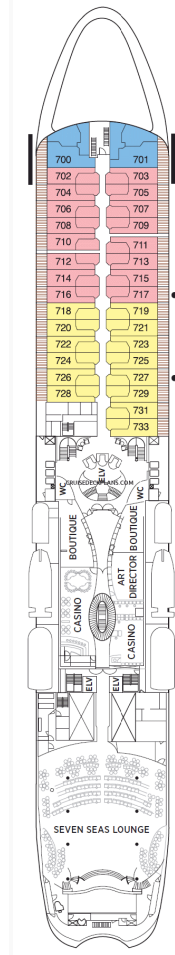

Cruise Deck Plans

Deck 5

Deck 6

Deck 7

Deck 8

Deck 9

Deck 10

Deck 11

Deck 12

Stateroom Symbols

Master Suite

MS

Grand Suite

GS

Navigator Suite

NS

Penthouse Suite

A B C

Deluxe Suite

D E F

Window Suite

G H

Symbols:

—Connecting staterooms * Shower only * Sleeps up to 3 guests ♻️ Wheelchair accessible