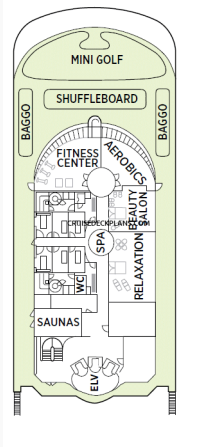

Cruise Deck Plans

Deck 5

Deck 6

Deck 7

Deck 8

Deck 9

Deck 10

Deck 11

Deck 12

Stateroom Symbols

Master Suite

MS

Grand Suite

GS

Navigator Suite

NS

Penthouse Suite

A B C

Deluxe Suite

D E F

Window Suite

G H

Symbols:

—Connecting staterooms * Shower only * Sleeps up to 3 guests ♻️ Wheelchair accessible