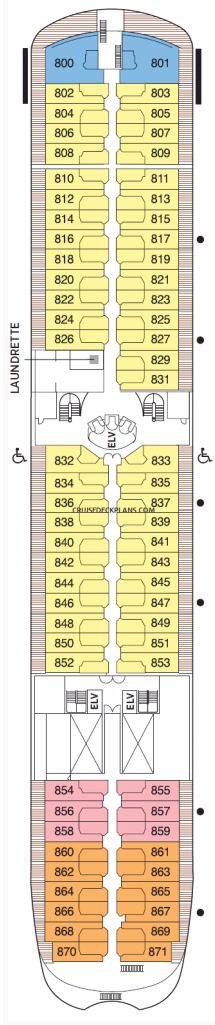

Cruise Deck Plans

Deck 5

Deck 6

Deck 7

Deck 8

Deck 9

Deck 10

Deck 11

Deck 12

Stateroom Symbols

Master Suite

MS

Grand Suite

GS

Navigator Suite

NS

Penthouse Suite

A B C

Deluxe Suite

D E F

Window Suite

G H

Symbols:

—Connecting staterooms * Shower only * Sleeps up to 3 guests ♻️ Wheelchair accessible