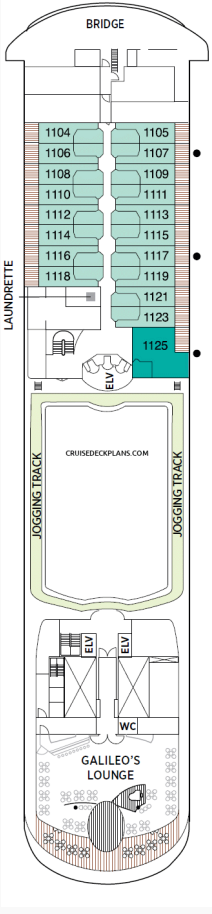

Cruise Deck Plans

Deck 5

Deck 6

Deck 7

Deck 8

Deck 9

Deck 10

Deck 11

Deck 12

Stateroom Symbols

Master Suite

MS

Grand Suite

GS

Navigator Suite

NS

Penthouse Suite

A B C

Deluxe Suite

D E F

Window Suite

G H

Symbols:

—Connecting staterooms * Shower only * Sleeps up to 3 guests ♻️ Wheelchair accessible