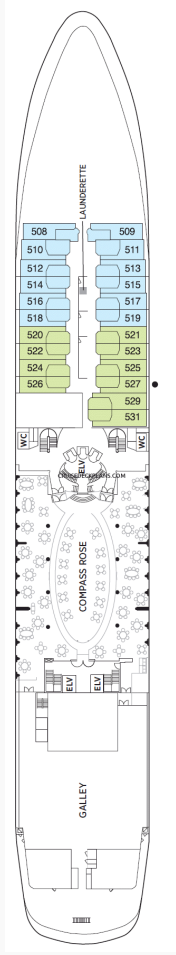

Cruise Deck Plans

Deck 5

Deck 6

Deck 7

Deck 8

Deck 9

Deck 10

Deck 11

Deck 12

Stateroom Symbols

Master Suite

MS

Grand Suite

GS

Navigator Suite

NS

Penthouse Suite

A B C

Deluxe Suite

D E F

Window Suite

G H

Symbols:

—Connecting staterooms * Shower only * Sleeps up to 3 guests ♻️ Wheelchair accessible