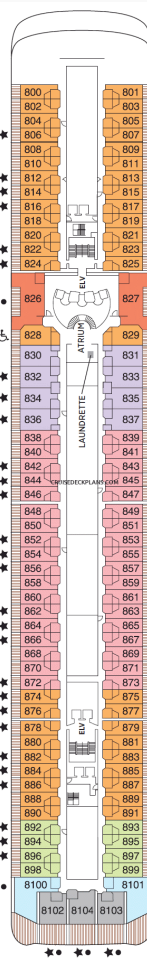

Deck 5

Deck 6

Deck 7

Deck 8

Deck 9

Deck 10

Deck 11

Deck 12

## Stateroom Symbols

**Master Suite**

MS

**Mariner Suite**

MN

**Grand Suite**

GS

**Seven Seas Suite**

SSA SSF

**Horizon Suite**

HS

**Penthouse Suite**

A B C

**Deluxe Suite**

D E F G H

**Symbols:**

—Connecting staterooms \* Shower only \* Sleeps up to 3 guests <sup>♿</sup>Wheelchair accessible