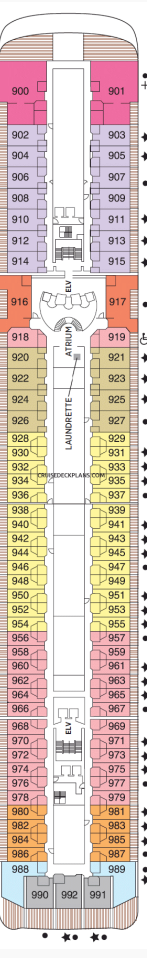

Deck 5

Deck 6

Deck 7

Deck 8

Deck 9

Deck 10

Deck 11

Deck 12

## Stateroom Symbols

**Master Suite**

MS

**Mariner Suite**

MN

**Grand Suite**

GS

**Seven Seas Suite**

SSA SSF

**Horizon Suite**

HS

**Penthouse Suite**

A B C

**Deluxe Suite**

D E F G H

**Symbols:**

—Connecting staterooms \* Shower only \* Sleeps up to 3 guests <sup>♿</sup>Wheelchair accessible