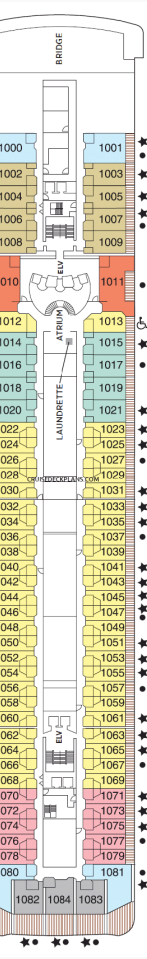

Deck 5

Deck 6

Deck 7

Deck 8

Deck 9

Deck 10

Deck 11

Deck 12

## Stateroom Symbols

**Master Suite**

MS

**Mariner Suite**

MN

**Grand Suite**

GS

**Seven Seas Suite**

SSA SSF

**Horizon Suite**

HS

**Penthouse Suite**

A B C

**Deluxe Suite**

D E F G H

**Symbols:**

—Connecting staterooms \* Shower only \* Sleeps up to 3 guests <sup>♿</sup>Wheelchair accessible