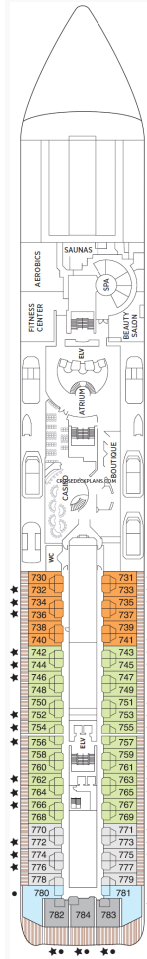

Deck 5

Deck 6

Deck 7

Deck 8

Deck 9

Deck 10

Deck 11

Deck 12

## Stateroom Symbols

**Master Suite**

MS

**Mariner Suite**

MN

**Grand Suite**

GS

**Seven Seas Suite**

SSA SSF

**Horizon Suite**

HS

**Penthouse Suite**

A B C

**Deluxe Suite**

D E F G H

**Symbols:**

—Connecting staterooms \* Shower only \* Sleeps up to 3 guests <sup>♿</sup>Wheelchair accessible