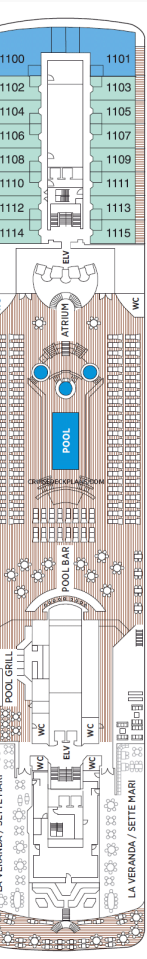

Deck 5

Deck 6

Deck 7

Deck 8

Deck 9

Deck 10

Deck 11

Deck 12

## Stateroom Symbols

**Master Suite**

MS

**Mariner Suite**

MN

**Grand Suite**

GS

**Seven Seas Suite**

SSA SSF

**Horizon Suite**

HS

**Penthouse Suite**

A B C

**Deluxe Suite**

D E F G H

**Symbols:**

—Connecting staterooms \* Shower only \* Sleeps up to 3 guests <sup>♿</sup>Wheelchair accessible