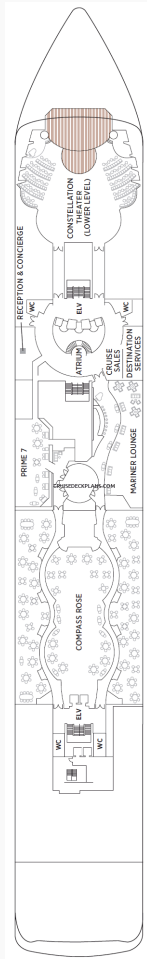

Deck 5

Deck 6

Deck 7

Deck 8

Deck 9

Deck 10

Deck 11

Deck 12

## Stateroom Symbols

**Master Suite**

MS

**Mariner Suite**

MN

**Grand Suite**

GS

**Seven Seas Suite**

SSA SSF

**Horizon Suite**

HS

**Penthouse Suite**

A B C

**Deluxe Suite**

D E F G H

**Symbols:**

—Connecting staterooms \* Shower only \* Sleeps up to 3 guests <sup>♿</sup>Wheelchair accessible