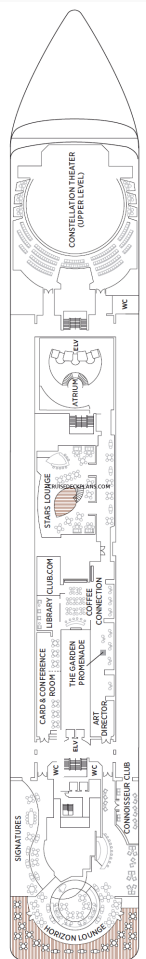

Deck 5

Deck 6

Deck 7

Deck 8

Deck 9

Deck 10

Deck 11

Deck 12

## Stateroom Symbols

**Master Suite**

MS

**Mariner Suite**

MN

**Grand Suite**

GS

**Seven Seas Suite**

SSA SSF

**Horizon Suite**

HS

**Penthouse Suite**

A B C

**Deluxe Suite**

D E F G H

**Symbols:**

—Connecting staterooms \* Shower only \* Sleeps up to 3 guests <sup>♿</sup>Wheelchair accessible