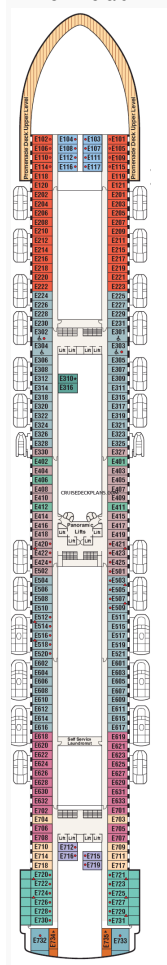

4 Gala

5 Plaza

6 Fiesta

7 Promenade

8 Emerald

9 Dolphin

10 Caribe

11 Baja

S2 S3 S4 S5 S6

**Family Suite**

S8

**Mini-Suite**

M1 MB MD ME

**Balcony**

B1 B2 B4 BA BB BC BD BE BF

**Oceanview**

OB OC OE OF OV OW OY OZ

**Interior**

IA IB IC ID IE IF

**Symbols:**

▲ Interconnecting staterooms ● Third and fourth Pullman beds ▲ Third Pullman bed available ✖ Two lower beds not convertible ○ Wheelchair accessible ■ Will accommodate a rollaway