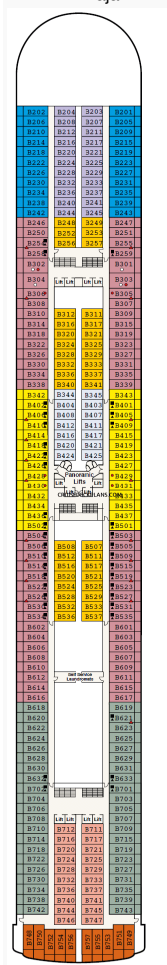

4 Gala

5 Plaza

6 Fiesta

7 Promenade

8 Emerald

9 Dolphin

10 Caribe

11 Baja

S2 S3 S4 S5 S6

**Family Suite**

S8

**Mini-Suite**

M1 MB MD ME

**Balcony**

B1 B2 B4 BA BB BC BD BE BF

**Oceanview**

OB OC OE OF OV OW OY OZ

**Interior**

IA IB IC ID IE IF

**Symbols:**

▲ Interconnecting staterooms ● Third and fourth Pullman beds ▲ Third Pullman bed available ✖ Two lower beds not convertible ○ Wheelchair accessible ■ Will accommodate a rollaway