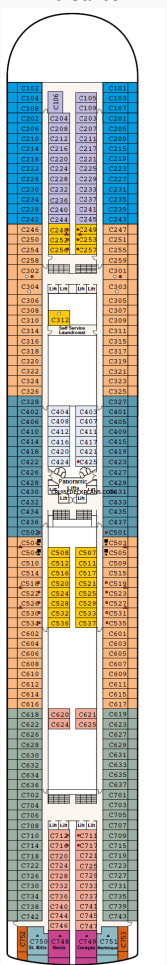

4 Gala

5 Plaza

6 Fiesta

7 Promenade

8 Emerald

9 Dolphin

10 Caribe

11 Baja

S2 S3 S4 S5 S6

**Family Suite**

S8

**Mini-Suite**

M1 MB MD ME

**Balcony**

B1 B2 B4 BA BB BC BD BE BF

**Oceanview**

OB OC OE OF OV OW OY OZ

**Interior**

IA IB IC ID IE IF

**Symbols:**

▲ Interconnecting staterooms ● Third and fourth Pullman beds ▲ Third Pullman bed available ✖ Two lower beds not convertible ○ Wheelchair accessible ■ Will accommodate a rollaway