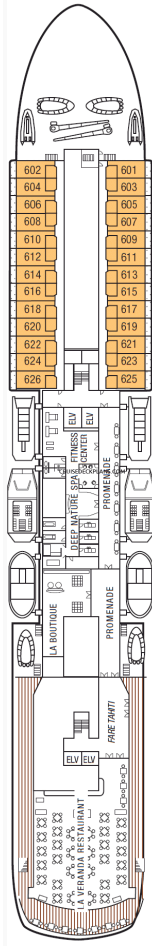

Deck 3

Deck 4

Deck 5

Deck 6

Deck 7

Deck 8

Deck 9

Stateroom Symbols

- Owner Suite
- OS
- Grand Suite
- GS
- Deluxe Verandah Suite
- A
- Verandah Suite
- B
- Balcony
- C D
- Window
- E

Porthole

F

Symbols:

—Connecting staterooms *Shower only *Sleeps up to 3 guests †Wheelchair accessible