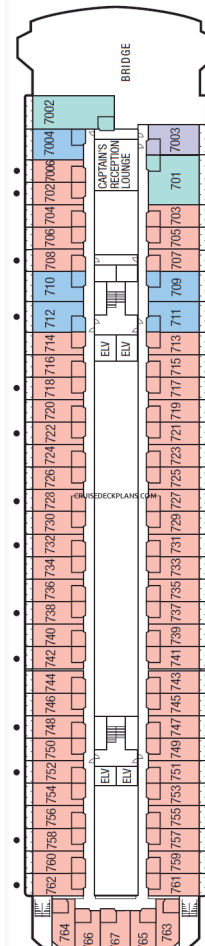

Deck 3

Deck 4

Deck 5

Deck 6

Deck 7

Deck 8

Deck 9

Stateroom Symbols

- Owner Suite
- OS
- Grand Suite
- GS
- Deluxe Verandah Suite
- A
- Verandah Suite
- B
- Balcony
- C D
- Window
- E

Porthole

F

Symbols:

—Connecting staterooms *Shower only *Sleeps up to 3 guests †Wheelchair accessible