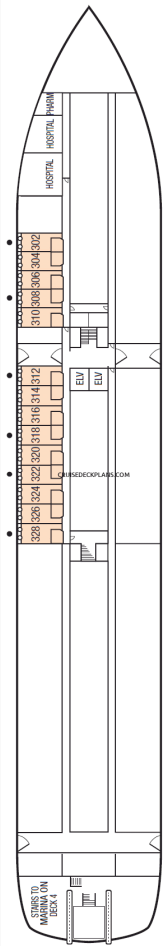

Deck 3

Deck 4

Deck 5

Deck 6

Deck 7

Deck 8

Deck 9

Stateroom Symbols

- Owner Suite
- OS
- Grand Suite
- GS
- Deluxe Verandah Suite
- A
- Verandah Suite
- B
- Balcony
- C D
- Window
- E

Porthole

F

Symbols:

—Connecting staterooms *Shower only *Sleeps up to 3 guests †Wheelchair accessible