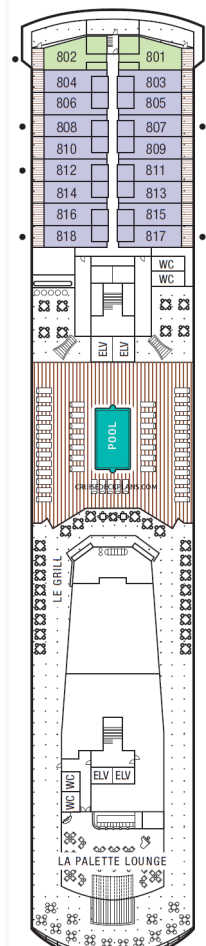

Deck 3

Deck 4

Deck 5

Deck 6

Deck 7

Deck 8

Deck 9

Stateroom Symbols

- Owner Suite
- OS
- Grand Suite
- GS
- Deluxe Verandah Suite
- A
- Verandah Suite
- B
- Balcony
- C D
- Window
- E

Porthole

F

Symbols:

—Connecting staterooms *Shower only *Sleeps up to 3 guests †Wheelchair accessible