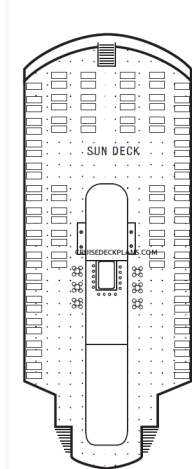

Deck 3

Deck 4

Deck 5

Deck 6

Deck 7

Deck 8

Deck 9

Stateroom Symbols

- Owner Suite
- OS
- Grand Suite
- GS
- Deluxe Verandah Suite
- A
- Verandah Suite
- B
- Balcony
- C D
- Window
- E

Porthole

F

Symbols:

—Connecting staterooms *Shower only *Sleeps up to 3 guests †Wheelchair accessible