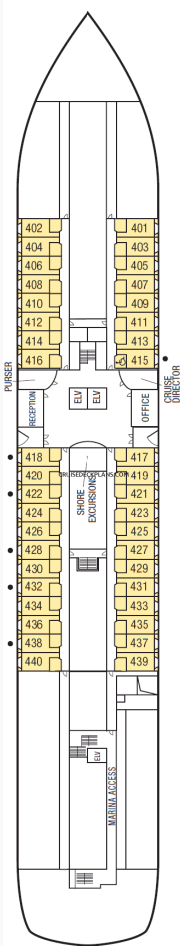

Deck 3

Deck 4

Deck 5

Deck 6

Deck 7

Deck 8

Deck 9

Stateroom Symbols

- Owner Suite
- OS
- Grand Suite
- GS
- Deluxe Verandah Suite
- A
- Verandah Suite
- B
- Balcony
- C D
- Window
- E

Porthole

F

Symbols:

—Connecting staterooms *Shower only *Sleeps up to 3 guests †Wheelchair accessible