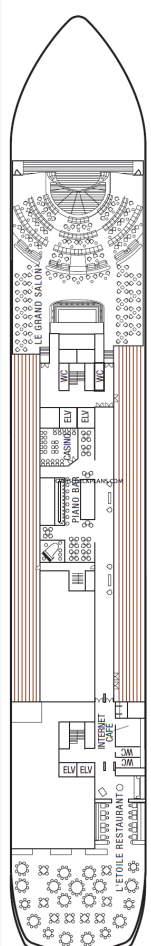

Deck 3

Deck 4

Deck 5

Deck 6

Deck 7

Deck 8

Deck 9

Stateroom Symbols

- Owner Suite
- OS
- Grand Suite
- GS
- Deluxe Verandah Suite
- A
- Verandah Suite
- B
- Balcony
- C D
- Window
- E

Porthole

F

Symbols:

—Connecting staterooms *Shower only *Sleeps up to 3 guests †Wheelchair accessible