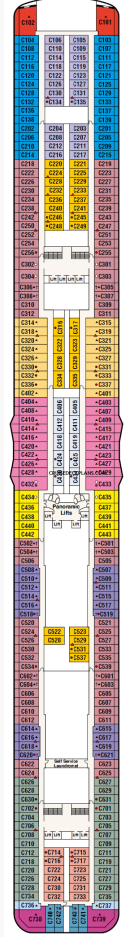

4 - Gala

5 - Plaza

6 - Fiesta

7 - Promenade

8 - Emerald

9 - Dolphin

10 - Caribe

11 - Baja

**Stateroom Symbols**

**Suite**

S2 S3 S4 S5

**Mini-Suite**

M6 M1 MA MB MC ME MF

**Deluxe Balcony**

D4 DA DB DC DD DE D5 DF DV DW DZ

**Balcony**

BA BB BC BD BE BF BV BW BY BZ

**Interior**

IA IB IC ID IE IF

**Symbols:**

‡ Balcony door blocked by upper † Balcony door blocked w upper ▲ Connecting staterooms ◆ Interconnecting staterooms ● Third and fourth Pullman beds ▲ Third Pullman bed available ✖ Two lower beds not convertible ○ Wheelchair accessible