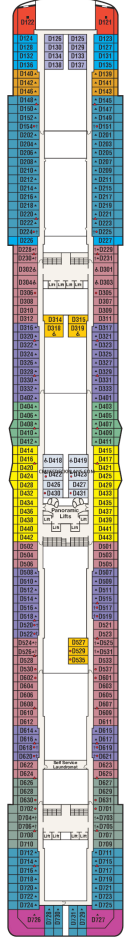

4 - Gala

5 - Plaza

6 - Fiesta

7 - Promenade

8 - Emerald

9 - Dolphin

10 - Caribe

11 - Baja

**Stateroom Symbols**

**Suite**

S2 S3 S4 S5

**Mini-Suite**

M6 M1 MA MB MC ME MF

**Deluxe Balcony**

D4 DA DB DC DD DE D5 DF DV DW DZ

**Balcony**

BA BB BC BD BE BF BV BW BY BZ

**Interior**

IA IB IC ID IE IF

**Symbols:**

‡ Balcony door blocked by upper † Balcony door blocked w upper ▲ Connecting staterooms ◆ Interconnecting staterooms ● Third and fourth Pullman beds ▲ Third Pullman bed available ✖ Two lower beds not convertible ○ Wheelchair accessible