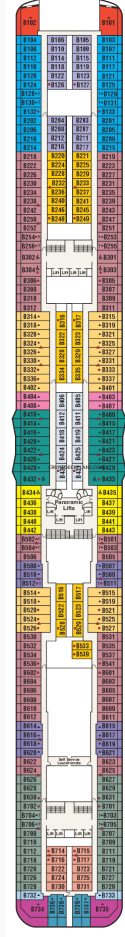

4 - Gala

5 - Plaza

6 - Fiesta

7 - Promenade

8 - Emerald

9 - Dolphin

10 - Caribe

11 - Baja

**Stateroom Symbols**

**Suite**

S2 S3 S4 S5

**Mini-Suite**

M6 M1 MA MB MC ME MF

**Deluxe Balcony**

D4 DA DB DC DD DE D5 DF DV DW DZ

**Balcony**

BA BB BC BD BE BF BV BW BY BZ

**Interior**

IA IB IC ID IE IF

**Symbols:**

‡ Balcony door blocked by upper † Balcony door blocked w upper ▲ Connecting staterooms ◆ Interconnecting staterooms ● Third and fourth Pullman beds ▲ Third Pullman bed available ✖ Two lower beds not convertible ○ Wheelchair accessible