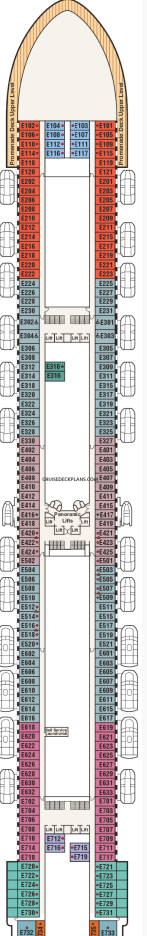

4 Gala

5 Plaza

6 Fiesta

7 Promenade

8 Emerald

9 Dolphin

10 Caribe

11 Baja

Stateroom Symbols

Grand Suite

S1

Suite
S2 S3 S4 S5 S6

Family Suite

S8

Window Suite

S7

Mini-Suite

M1 MB MD ME

Balcony

B1 B2 B4 BA BB BC BD BE BF

Oceanview

OC OE OF OV OW OY OZ

Interior

IA IB IC ID IE IF

Symbols:

▲ Interconnecting staterooms ■ Rollaway Available ● Third and fourth Pullman beds ▲ Third Pullman bed available ✖ Two lower beds not convertible ○ Wheelchair accessible