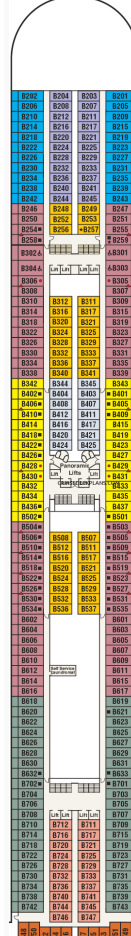

4 Gala

5 Plaza

6 Fiesta

7 Promenade

8 Emerald

9 Dolphin

10 Caribe

11 Baja

Stateroom Symbols

Grand Suite

S1

Suite
S2 S3 S4 S5 S6

Family Suite

S8

Window Suite

S7

Mini-Suite

M1 MB MD ME

Balcony

B1 B2 B4 BA BB BC BD BE BF

Oceanview

OC OE OF OV OW OY OZ

Interior

IA IB IC ID IE IF

Symbols:

▲ Interconnecting staterooms ■ Rollaway Available ● Third and fourth Pullman beds ▲ Third Pullman bed available ✖ Two lower beds not convertible ○ Wheelchair accessible