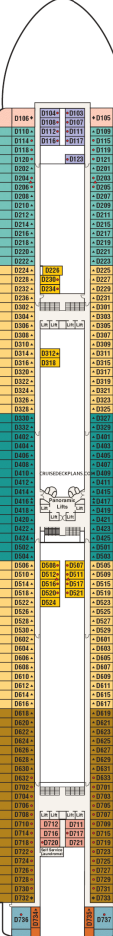

4 Gala

5 Plaza

6 Fiesta

7 Promenade

8 Emerald

9 Dolphin

10 Caribe

11 Baja

Stateroom Symbols

Grand Suite

S1

Suite
S2 S3 S4 S5 S6

Family Suite

S8

Window Suite

S7

Mini-Suite

M1 MB MD ME

Balcony

B1 B2 B4 BA BB BC BD BE BF

Oceanview

OC OE OF OV OW OY OZ

Interior

IA IB IC ID IE IF

Symbols:

▲ Interconnecting staterooms ■ Rollaway Available ● Third and fourth Pullman beds ▲ Third Pullman bed available ✖ Two lower beds not convertible ○ Wheelchair accessible