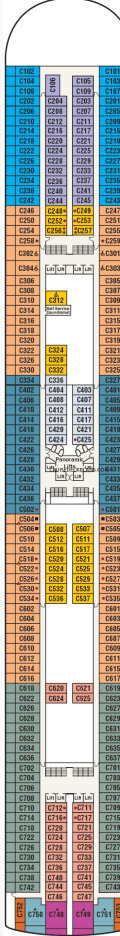

4 Gala

5 Plaza

6 Fiesta

7 Promenade

8 Emerald

9 Dolphin

10 Caribe

11 Baja

Stateroom Symbols

Grand Suite

S1

Suite
S2 S3 S4 S5 S6

Family Suite

S8

Window Suite

S7

Mini-Suite

M1 MB MD ME

Balcony

B1 B2 B4 BA BB BC BD BE BF

Oceanview

OC OE OF OV OW OY OZ

Interior

IA IB IC ID IE IF

Symbols:

▲ Interconnecting staterooms ■ Rollaway Available ● Third and fourth Pullman beds ▲ Third Pullman bed available ✖ Two lower beds not convertible ○ Wheelchair accessible