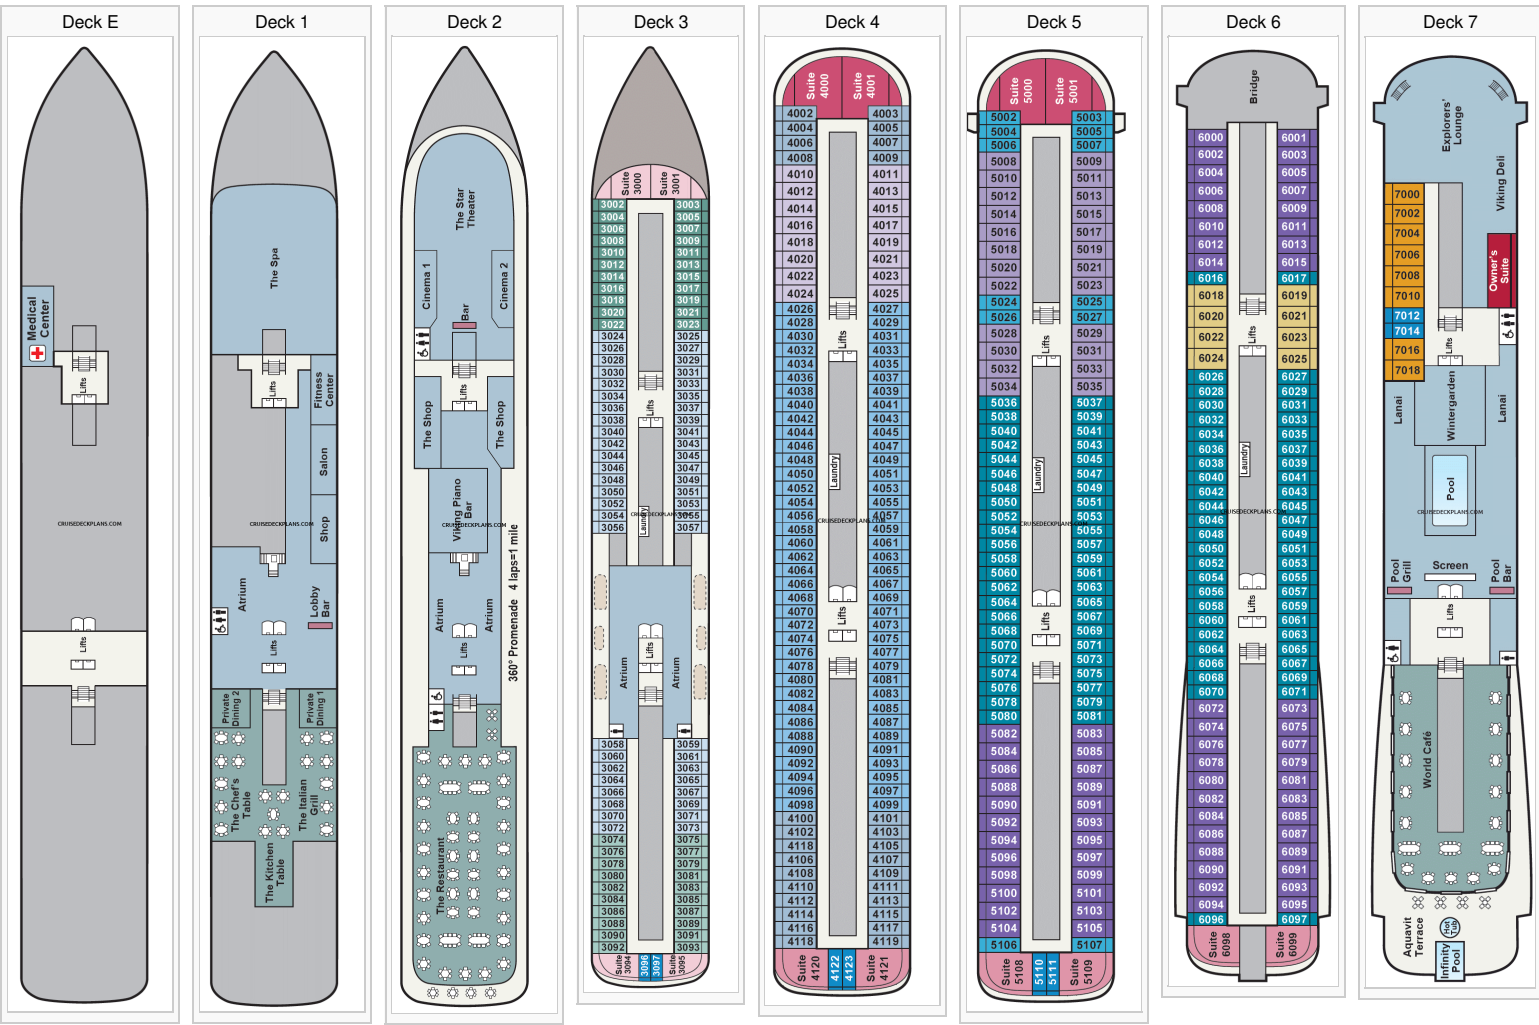

Cruisedeckplans.com Viking Star Deck Plans

Stateroom symbols: Owners Suite: **OS** Explorer Suite: **ES1 ES2 ES3** Penthouse Junior Suite: **PS1 PS2 PS3** Penthouse Veranda: **PV1 PV2 PV3** Deluxe:

**DV1 DV2 DV3 DV4 DV5 DV6** Veranda: **V1 V2**

Symbols:

Cruisedeckplans.com Viking Star Deck Plans Page Two