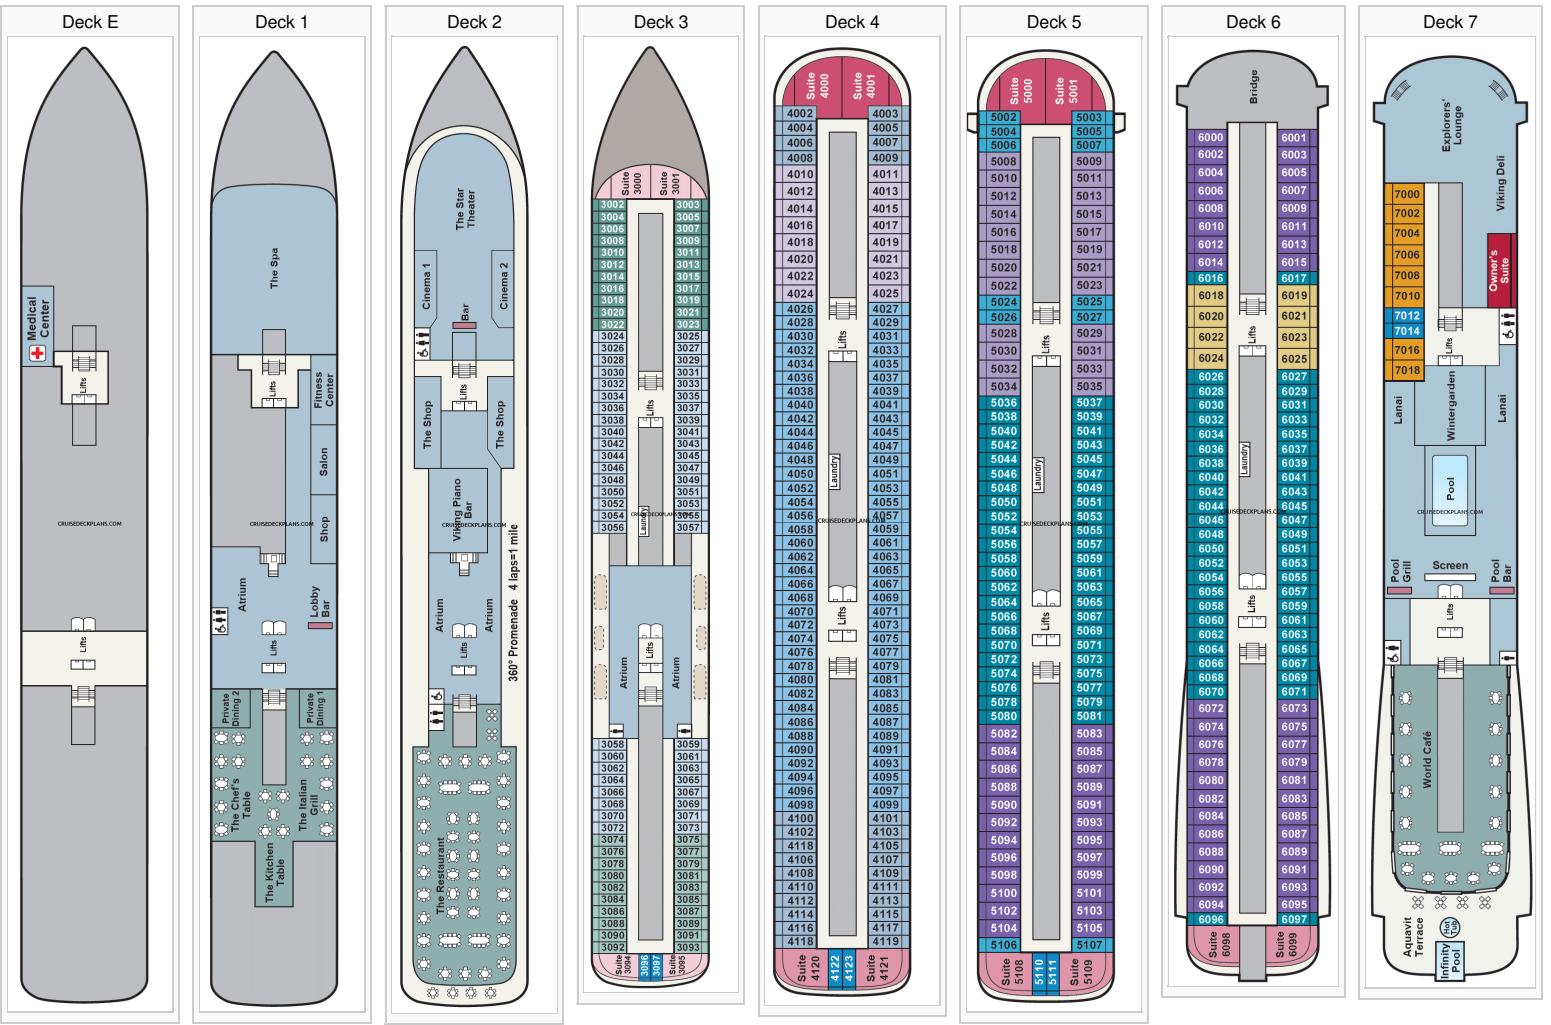

Cruisedeckplans.com Viking Orion Deck Plans

Stateroom symbols: Owners Suite: **OS** Explorer Suite: **ES1 ES2 ES3** Penthouse Junior Suite: **PS1 PS2 PS3** Penthouse Veranda: **PV1 PV2 PV3** Deluxe:

DV1 DV2 DV3 DV4 DV5 DV6 Veranda: **V1 V2**

Symbols:

Cruisedeckplans.com Viking Orion Deck Plans Page Two