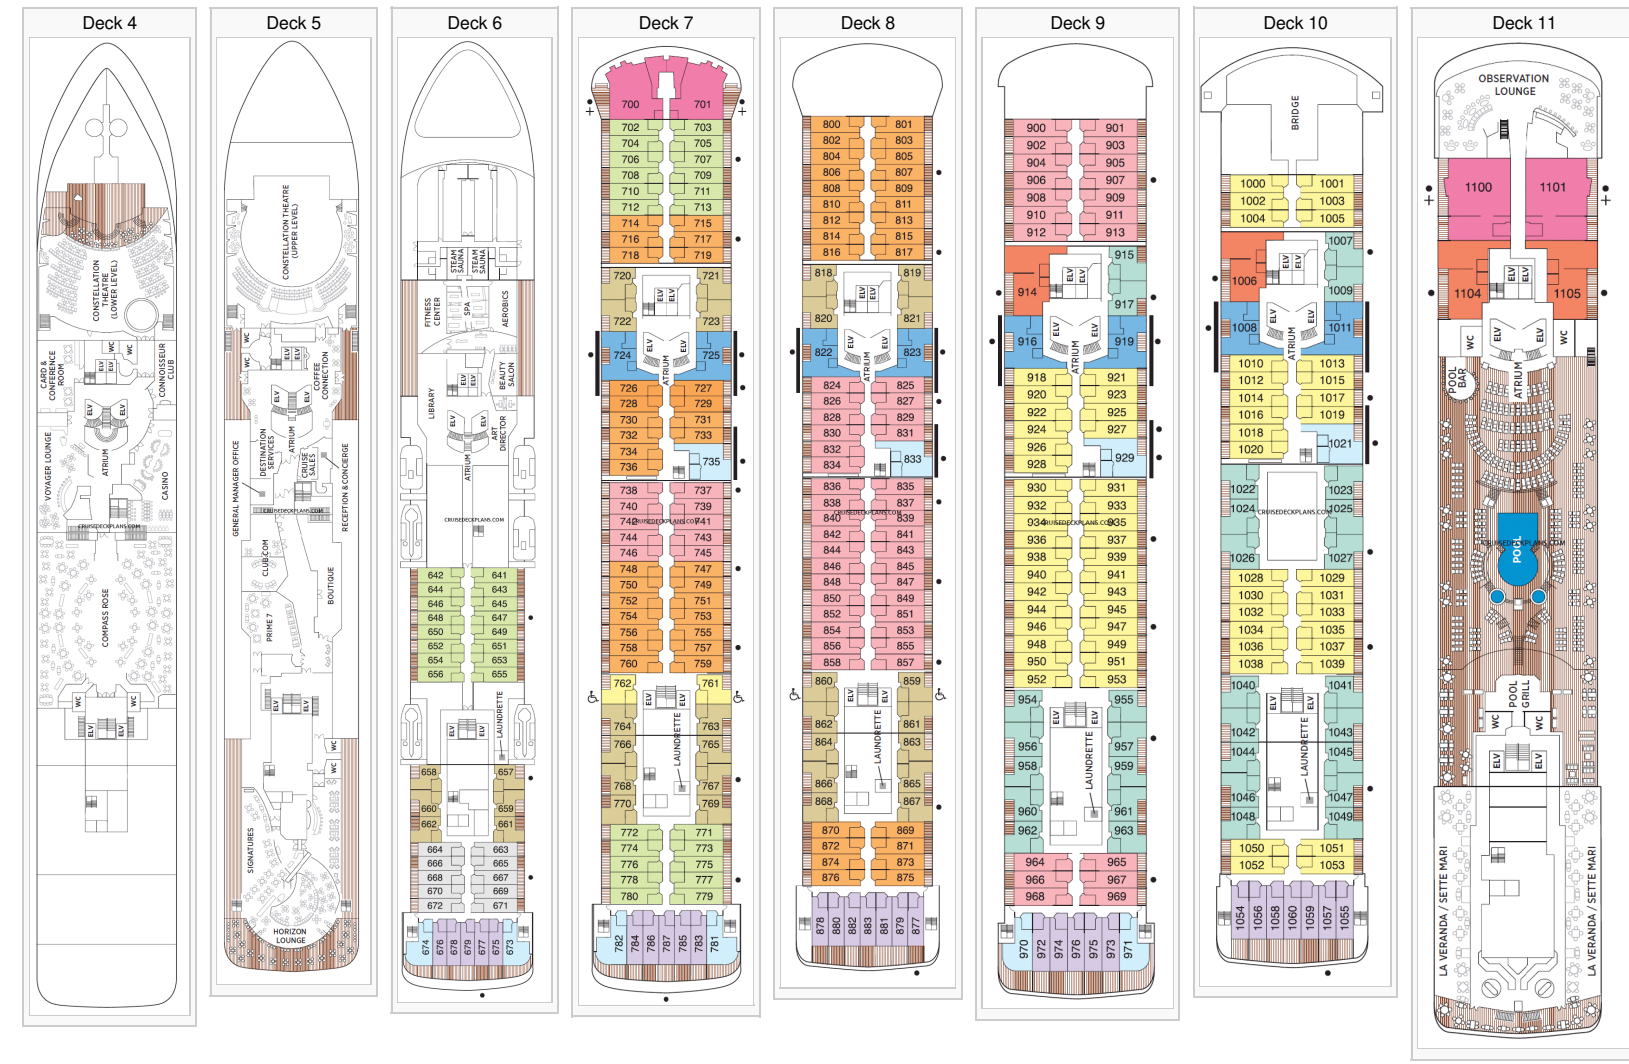

Cruisedeckplans.com Seven Seas Voyager Deck Plans

Stateroom symbols: Master Suite: **MS** Grand Suite: **GS** Voyager Suite: **VS** Seven Seas Suite: **SSA SSF** Penthouse Suite: **A B** Horizon Suite: **C**

Deluxe Suite: **D E F G H**

Symbols: **+**Connecting staterooms *Shower only *Sleeps up to 3 guests **♿**Wheelchair accessible

Cruisedeckplans.com Seven Seas Voyager Deck Plans Page Two