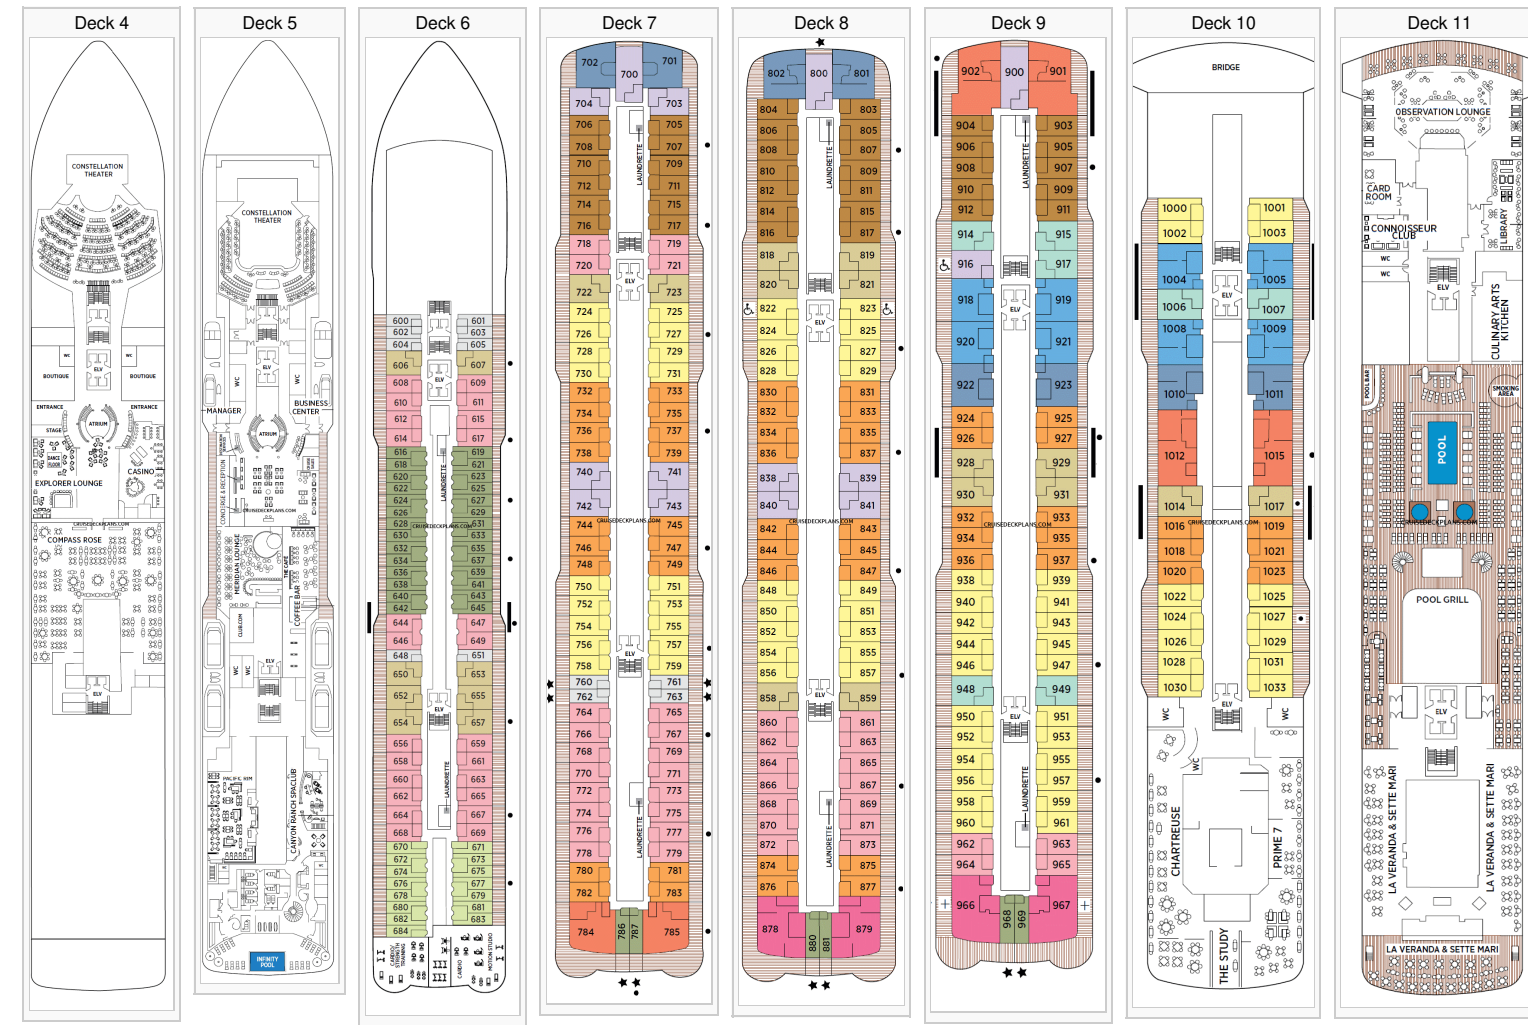

Cruisdeckplans.com Seven Seas Explorer Deck Plans

Stateroom symbols: Regent Suite: **RS** Master Suite: **MS** Grand Suite: **GS** Explorer Suite: **ES** Smaller Explorer Suite: **SS** Penthouse Suite: **A B C** Suite: **D**
E F1 F2 Deluxe Veranda Suite: **G1 G2** Veranda Suite: **H**

Symbols: +2-bedroom (up to 6 guests) | Connecting Suites • Convertible Sofa Bed *Shower only ♿Wheelchair accessible

Cruisdeckplans.com Seven Seas Explorer Deck Plans Page Two