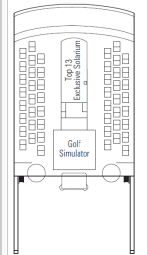

Deckplans.com MSC Sinfonia Deck Plans

Stateroom symbols: Balcony Suite: **S3** **S2** Balcony: **B3** **B2** Oceanview: **O3** **O2** **O1** Interior: **I2** **I1**

Symbols: | Connecting staterooms ♦ Double sofa bed ♿ Handicap accessible | One upper bed ▲ Single sofa bed || Two upper beds

13 Games

CRUISEDECKPLANS.COM