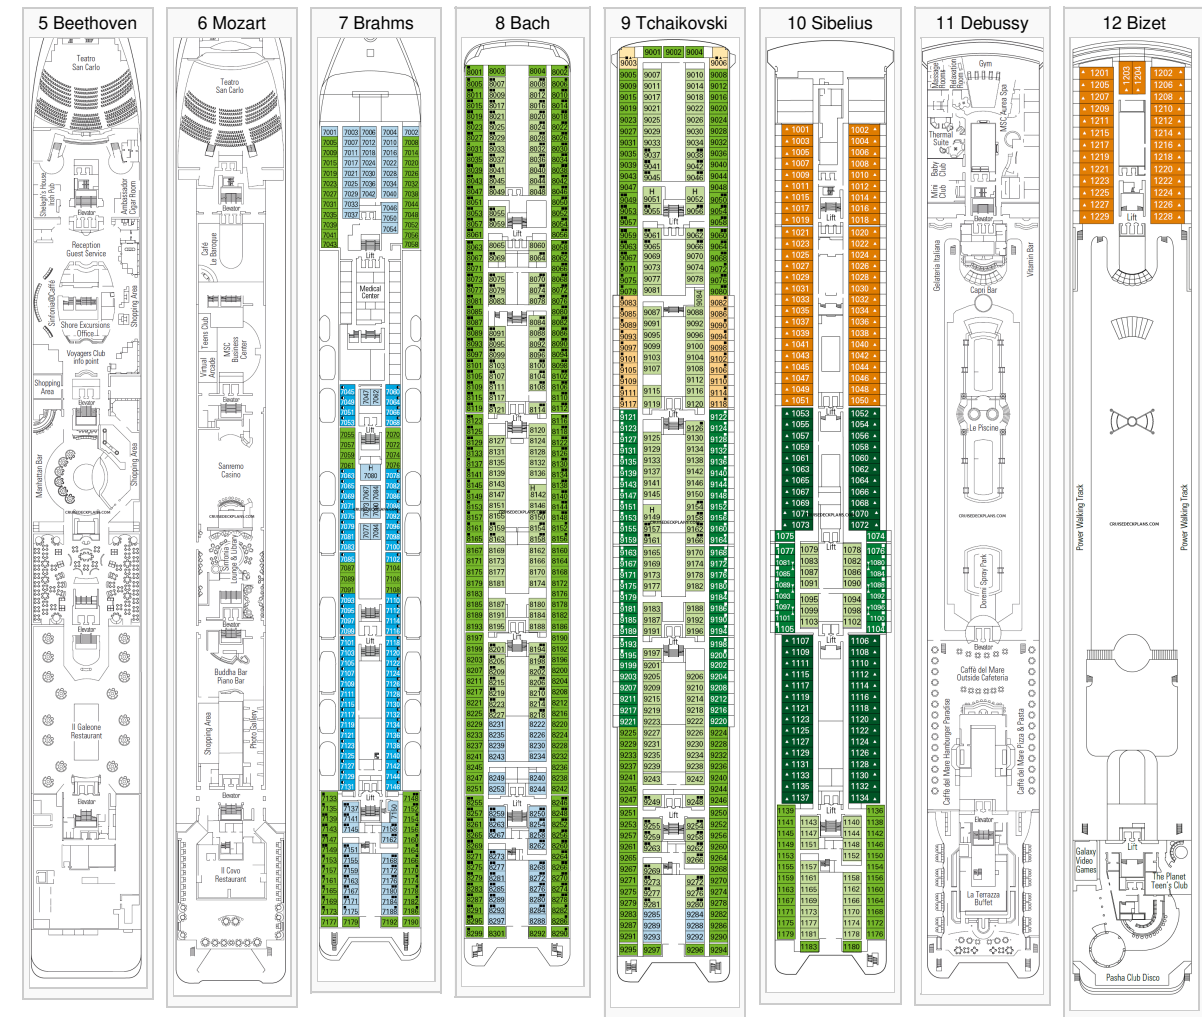

Deckplans.com MSC Sinfonia Deck Plans

Stateroom symbols: Balcony Suite: **S3** **S2** Balcony: **B3** **B2** Oceanview: **O3** **O2** **O1** Interior: **I2** **I1**

Symbols: | Connecting staterooms ♦ Double sofa bed ♿ Handicap accessible | One upper bed ▲ Single sofa bed || Two upper beds

13 Games

CRUISEDECKPLANS.COM