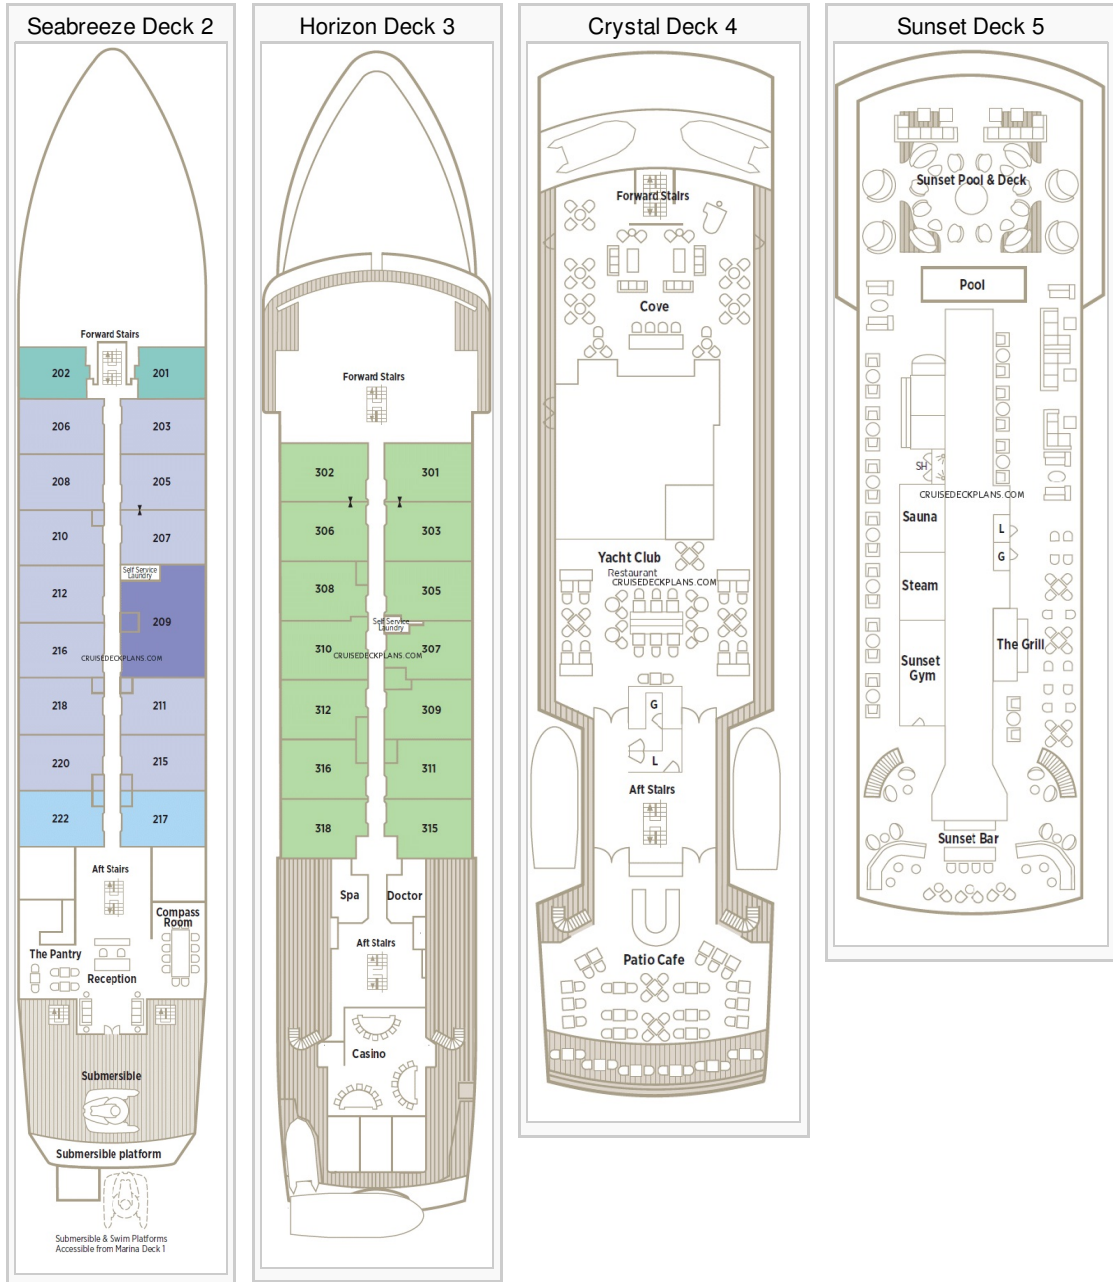

Cruisedeckplans.com Crystal Esprit Deck Plans

Stateroom symbols: Owners Suite: **OS** Yacht King Suite: **S1 S2 S3** Yacht Queen Suite: **S4**

Symbols: **I** Connecting Staterooms