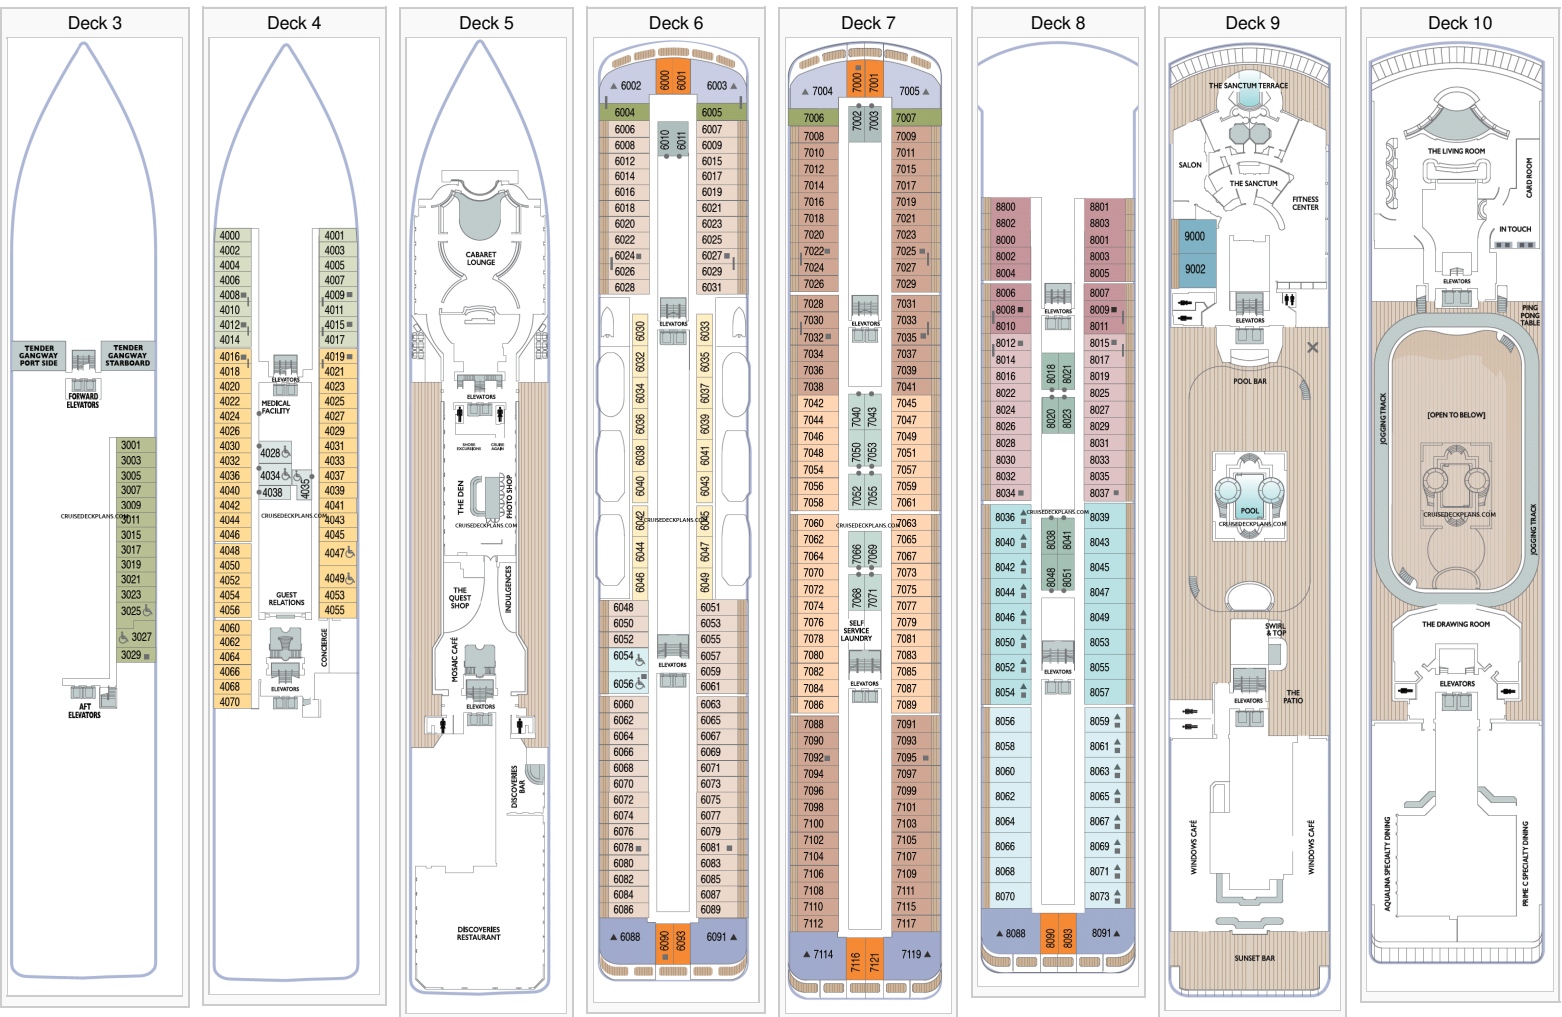

Cruisedeckplans.com Azamara Quest Deck Plans

Stateroom symbols: Club World Owners Suite: **CW** Club Ocean Suite: **CO** Club Spa Suite: **SP** Club Continent Suite: **N1 N2** Club Deluxe Verandah: **P1 P2**

P3 V1 V2 V3 Club Oceanview: **4 5 6 7 8** Club Interior: **9 10 11 12**

Symbols: **I** Connecting stateroom **D** Door Location **H** Handicap **R** Restroom **X** Smoking Area **S** Sofa **T** Tub

Deck 11

CRUISEDECKPLANS.COM