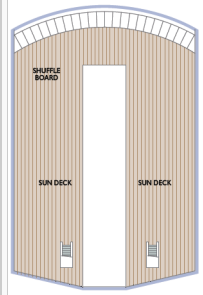

Cruisedeckplans.com Azamara Quest Deck Plans

Stateroom symbols: Club World Owners Suite: **CW** Club Ocean Suite: **CO** Club Spa Suite: **SP** Club Continent Suite: **N1 N2** Club Deluxe Verandah: **P1 P2**

P3 V1 V2 V3 Club Oceanview: **4 5 6 7 8** Club Interior: **9 10 11 12**

Symbols: **I** Connecting stateroom **D** Door Location **H** Handicap **R** Restroom **X** Smoking Area **S** Sofa **T** Tub

Deck 11